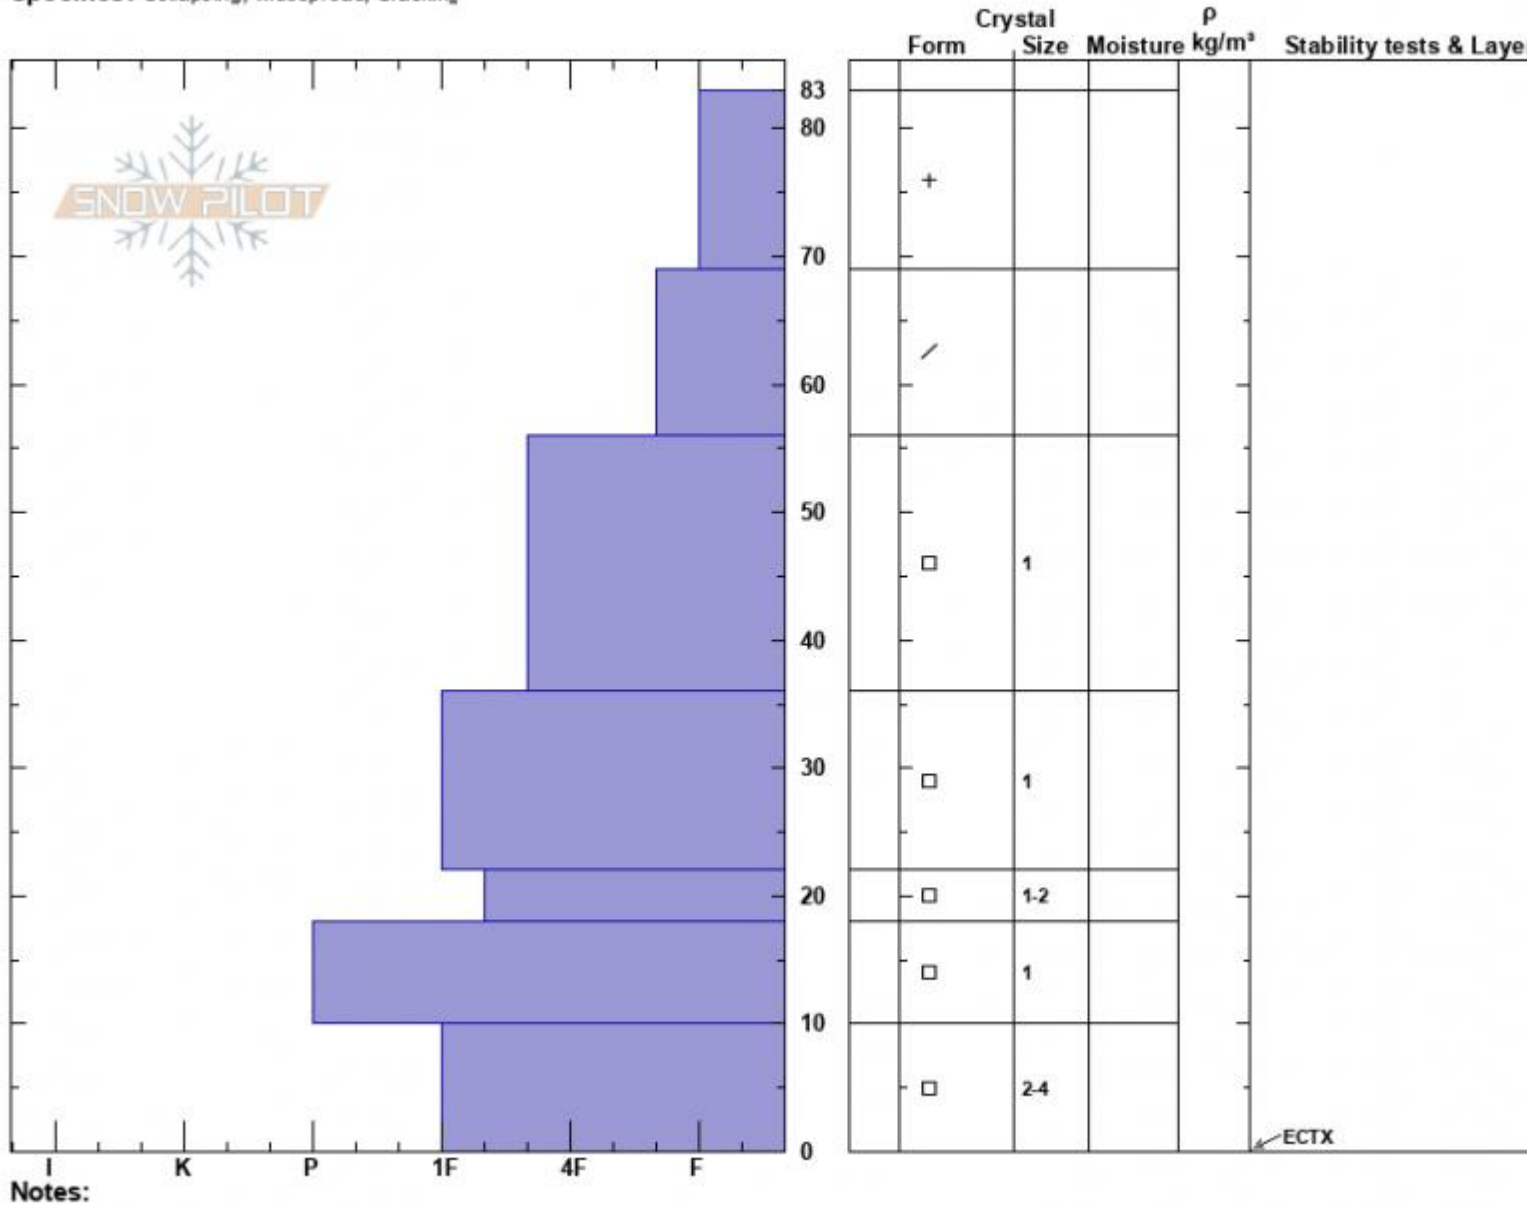

Bacon Rind South  
Madison Range-S  
MT

Elevation: 8665 ft  
Aspect: 144°

Specifics: Collapsing, widespread, Cracking

Haylee Darby  
01/13/2025 - 12:00pm

Co-ord: 44.96908N, -111.09440W

Slope Angle: 18°

Wind Loading: no

Stability:

Air Temperature: -11°C

Sky Cover: OVC

Precipitation: S-1

Wind: W Calm

HS:83

PF:83

Layer Notes:

Advisory Region  
Southern Madison  
Longitude  
-111.10W  
Latitude  
44.96N  
Southern Madison, 2025-01-13