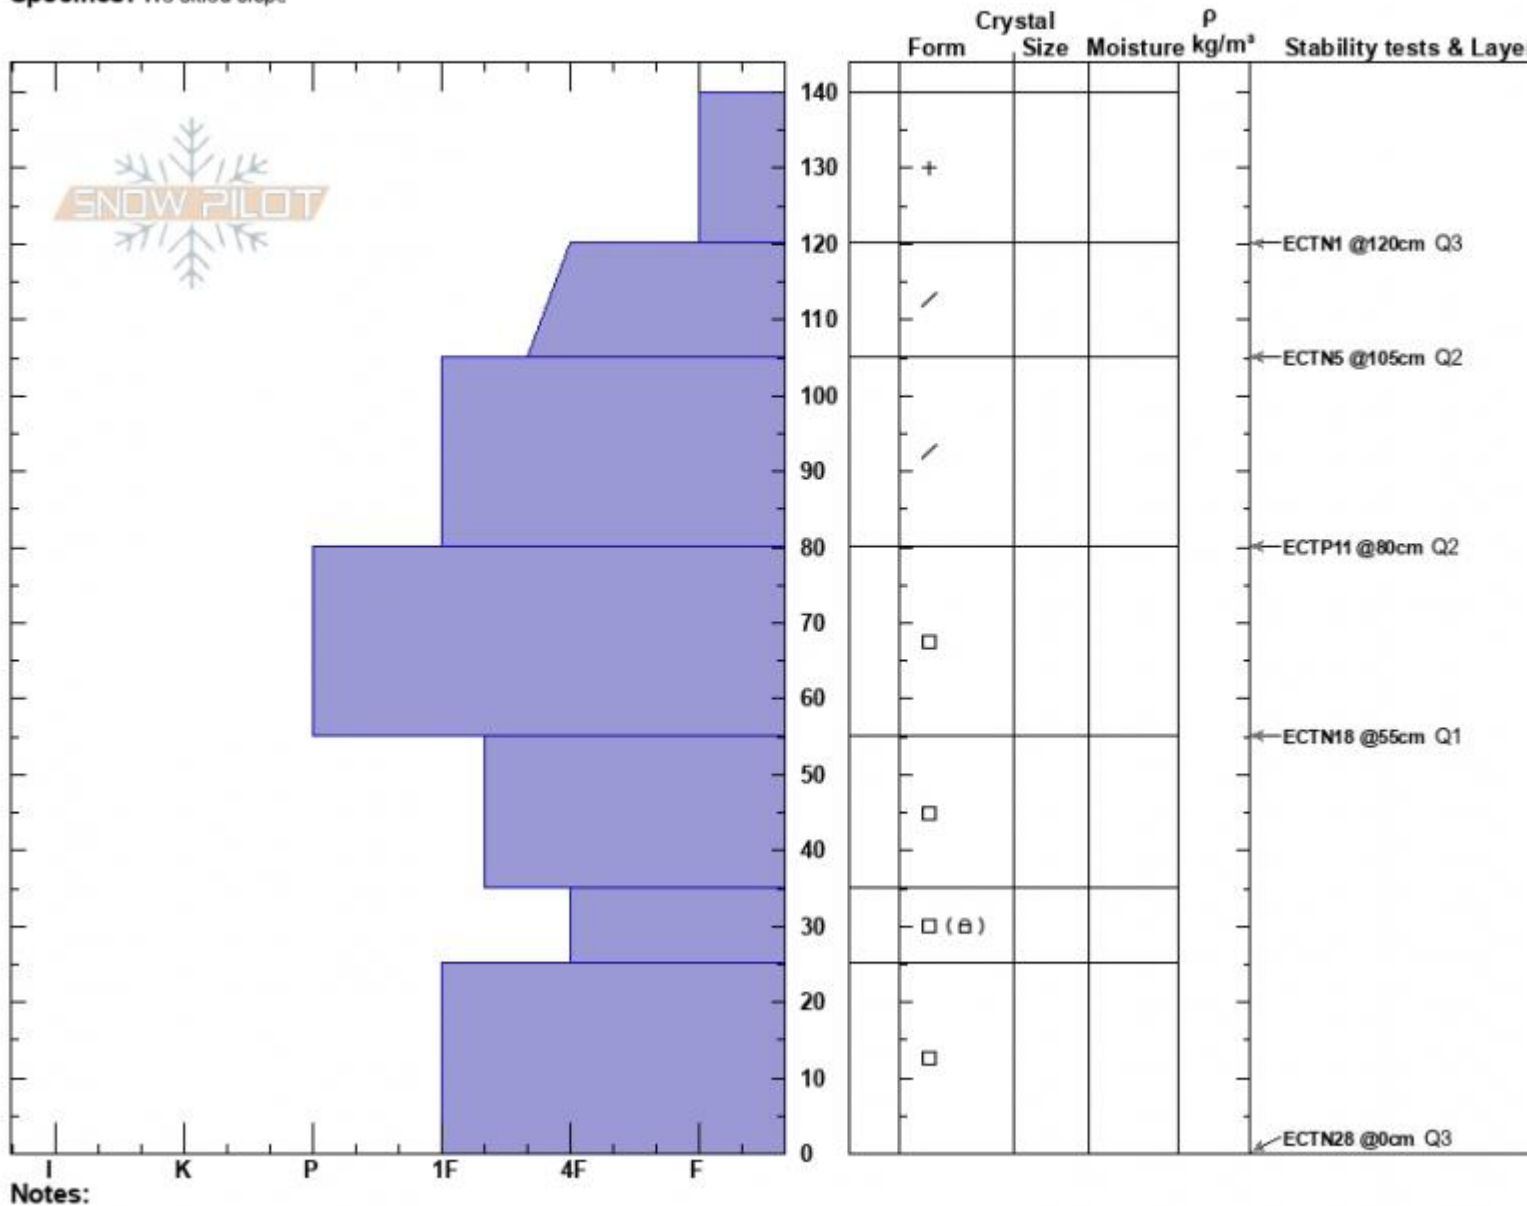

Hist. Rock Meadow  
 Gallatin Range-N  
 MT  
 Elevation: 8400 ft  
 Aspect: 70°  
 Specifics: We skied slope

Eddie Webb  
 01/13/2025 - 12:00pm  
 Co-ord: 45.48225N, -111.01243W  
 Slope Angle: 21°  
 Wind Loading: no

Stability: Good  
 Air Temperature:  
 Sky Cover: BKN  
 Precipitation: S-1  
 Wind: W Calm

HS:140  
 PF:62  
 PS:35  
 Layer Notes:

Advisory Region  
 Northern Gallatin  
 Longitude  
 -111.01W  
 Latitude  
 45.48N  
 Northern Gallatin, 2025-01-13