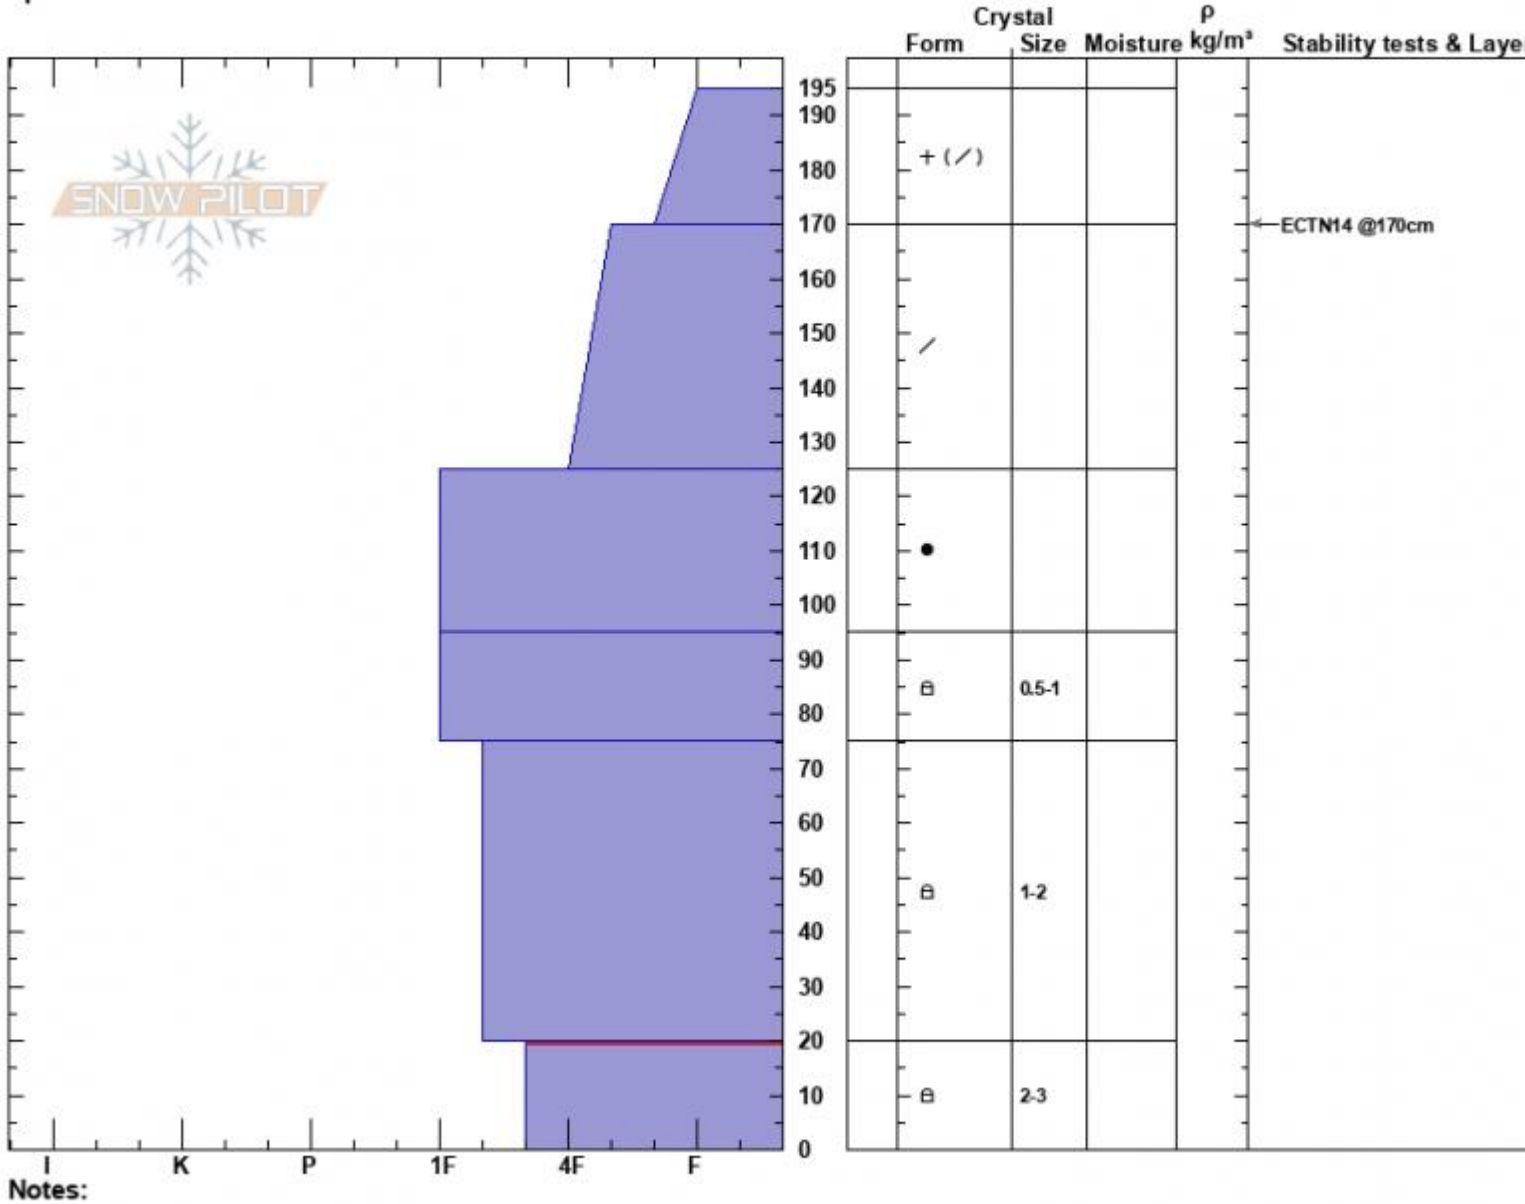

Above Hidden Lakes
 Gallatin Range-N
 MT
 Elevation: 9400 ft
 Aspect: 0°
 Specifics:

Dave Zinn
 01/14/2025 - 11:15am
 Co-ord: 45.25084N, -111.16159W
 Slope Angle: 25°
 Wind Loading: no

Stability: Good
 Air Temperature:
 Sky Cover: CLR
 Precipitation: NO
 Wind: W Calm

HS:195 Layer Notes:
 PF:75 20-0cm: Problematic layer

Advisory Region
 Northern Gallatin
 Longitude
 -111.14W
 Latitude
 45.29N
 Northern Gallatin, 2025-01-14