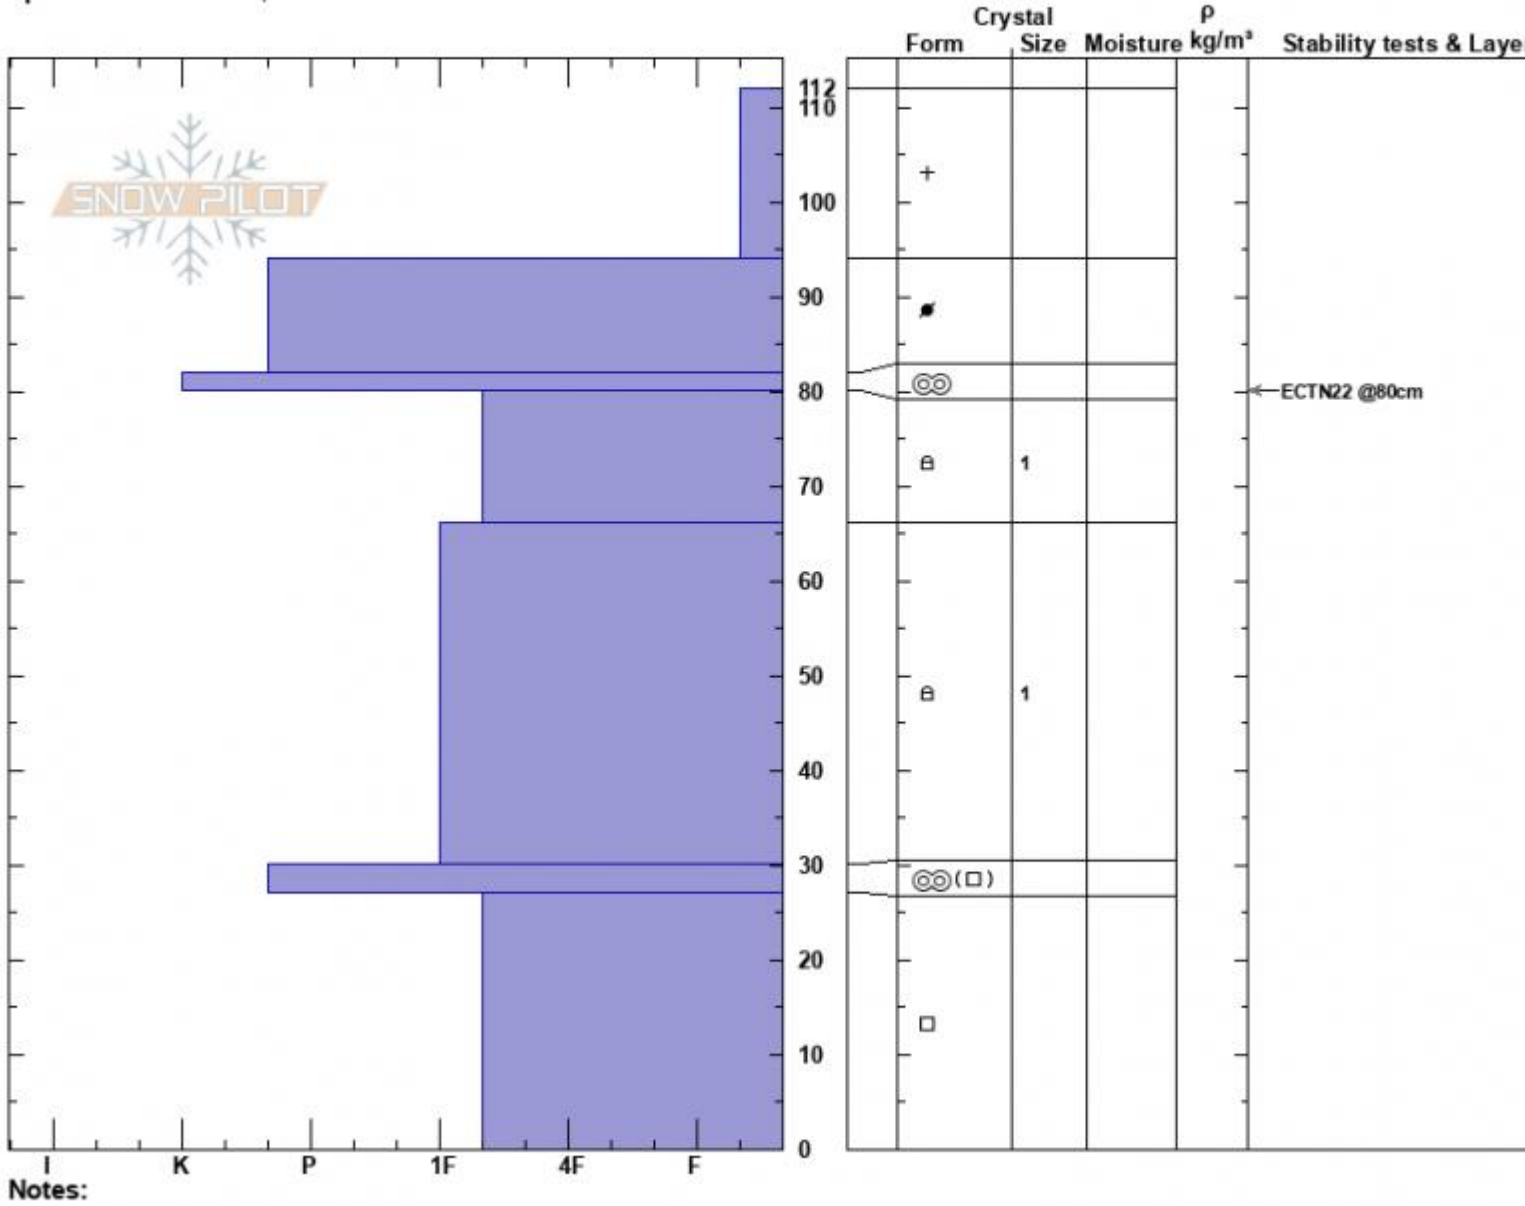

Throne South  
 Bridger Range  
 MT  
 Elevation: 8280 ft  
 Aspect: 180°  
 Specifics: We skied slope

Dave Zinn  
 01/22/2025 - 1:00pm  
 Co-ord: 45.88181N, -110.95306W  
 Slope Angle: 30°  
 Wind Loading: previous

Stability: Good  
 Air Temperature:  
 Sky Cover: OVC  
 Precipitation: S1  
 Wind: N Moderate

HS:112  
 PF:20  
 Layer Notes:

Advisory Region  
 Bridger Range  
 Longitude  
 -110.95W  
 Latitude  
 45.88N  
 Bridger Range, 2025-01-22