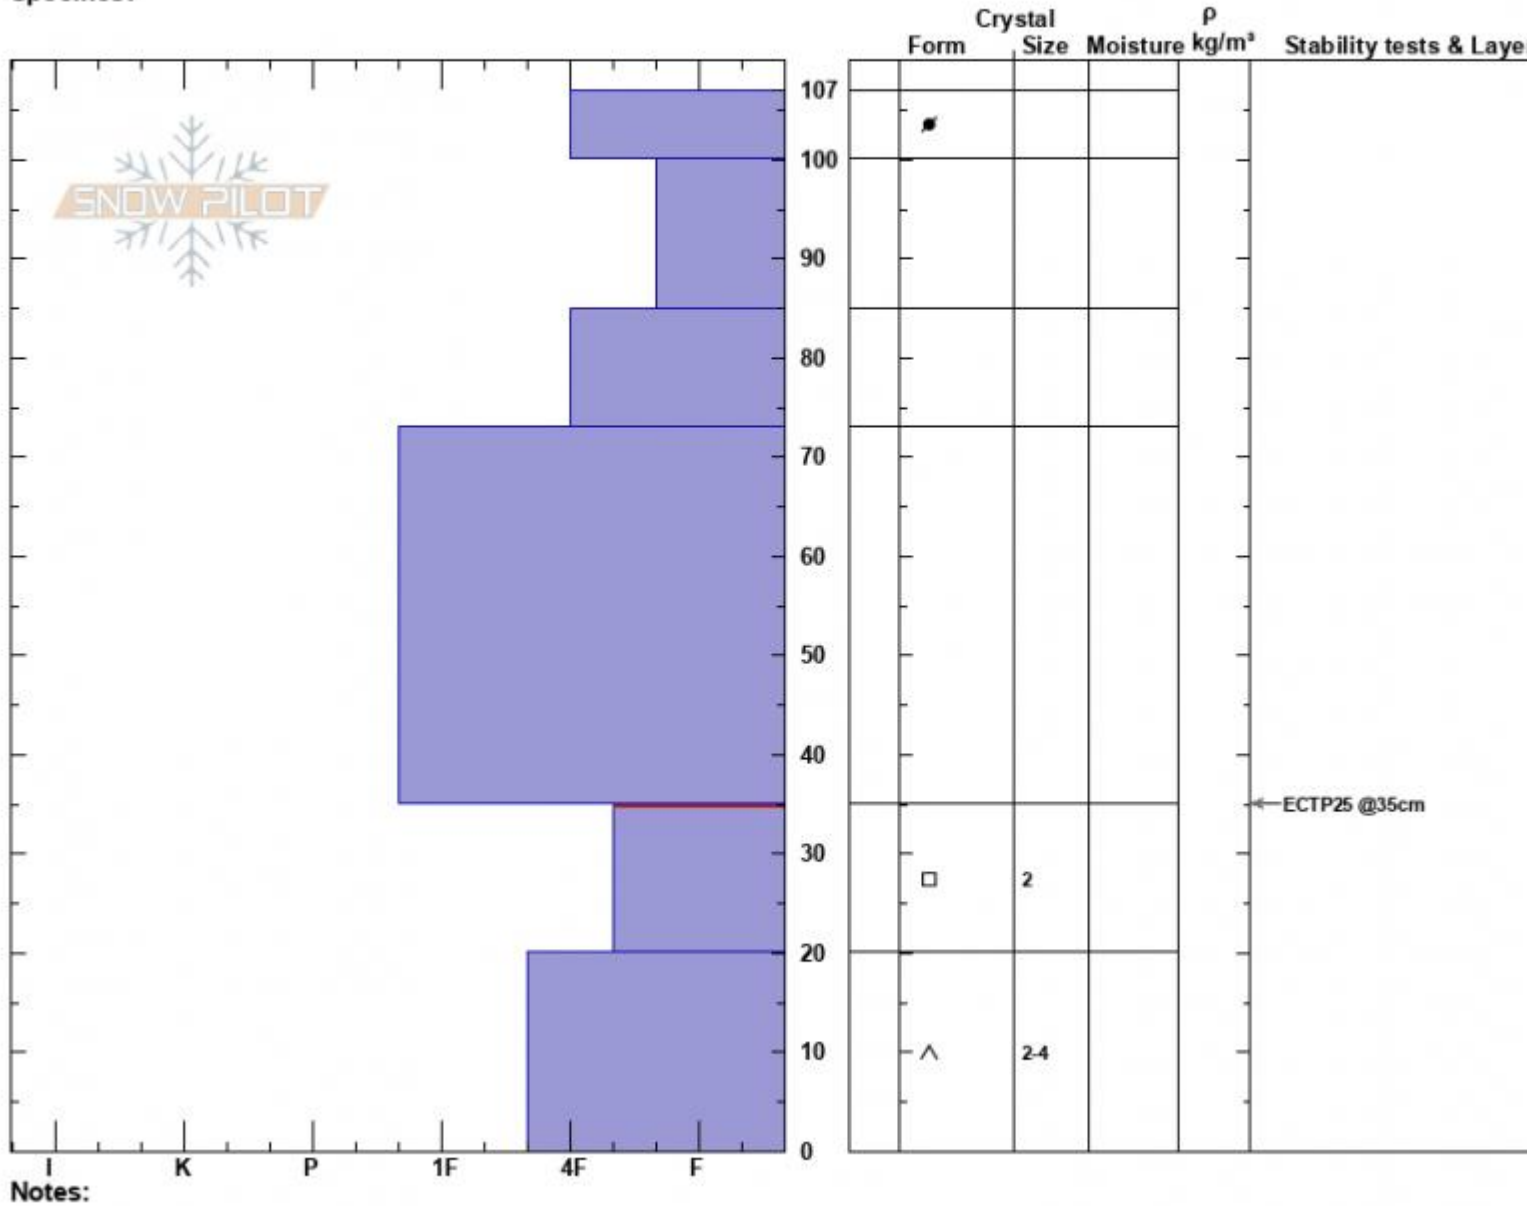

Up From Marge  
 Lionhead Range  
 MT  
 Elevation: 8640 ft  
 Aspect: 80°  
 Specifics:

Dave Zinn  
 01/23/2025 - 3:00pm  
 Co-ord: 44.71972N, -111.32219W  
 Slope Angle: 25°  
 Wind Loading: no

Stability: Fair  
 Air Temperature:  
 Sky Cover: OVC  
 Precipitation: NO  
 Wind: NE Light Breeze

HS:107 Layer Notes:  
 PF:60 35-20cm:Problematic layer

Advisory Region  
 Lionhead Range  
 Longitude  
 -111.32W  
 Latitude  
 44.71N  
 Lionhead Range, 2025-01-23