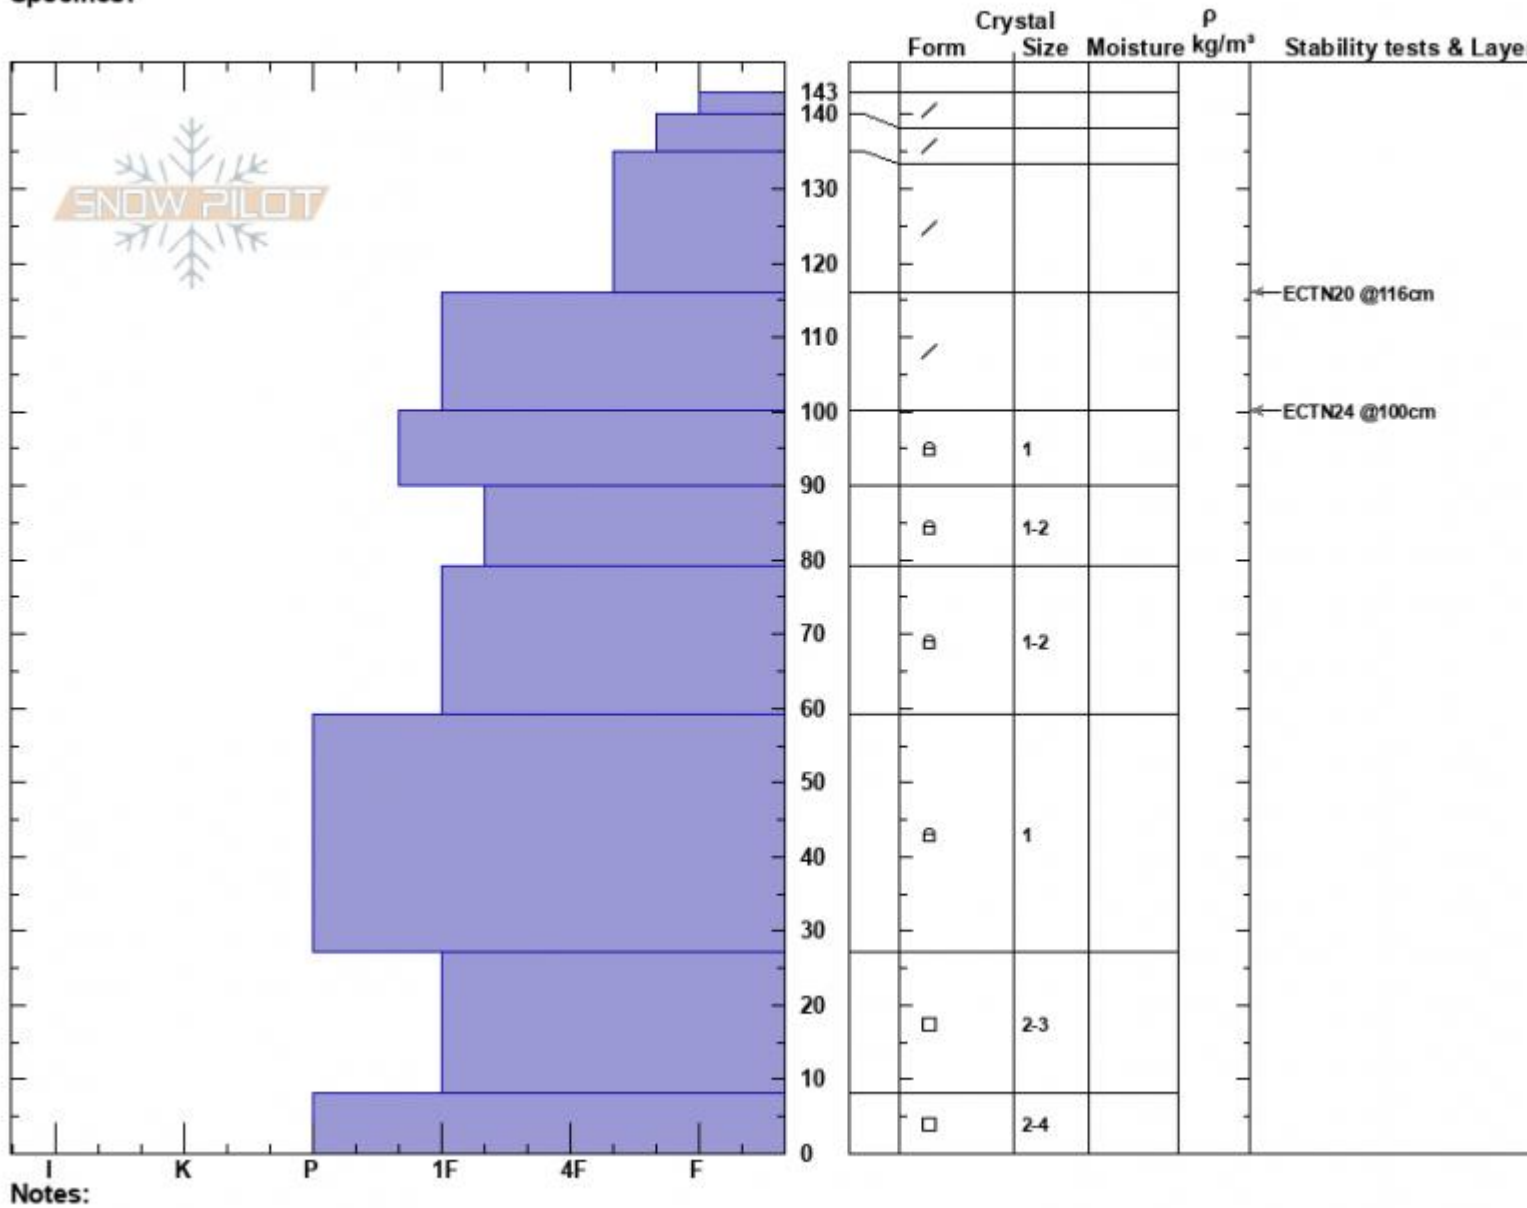

Lower Jones Creek
 Bridger Range
 MT
 Elevation: 7130 ft
 Aspect: 330°
 Specifics:

Haylee Darby
 02/25/2025 - 12:30pm
 Co-ord: 45.82513N, -110.94132W
 Slope Angle: 33°
 Wind Loading: no

Stability:
 Air Temperature:
 Sky Cover: OVC
 Precipitation: NO
 Wind: W Calm

HS:143
 PF:45
 Layer Notes:

Advisory Region
 Bridger Range
 Longitude
 -110.95W
 Latitude
 45.85N
 Bridger Range, 2025-02-25