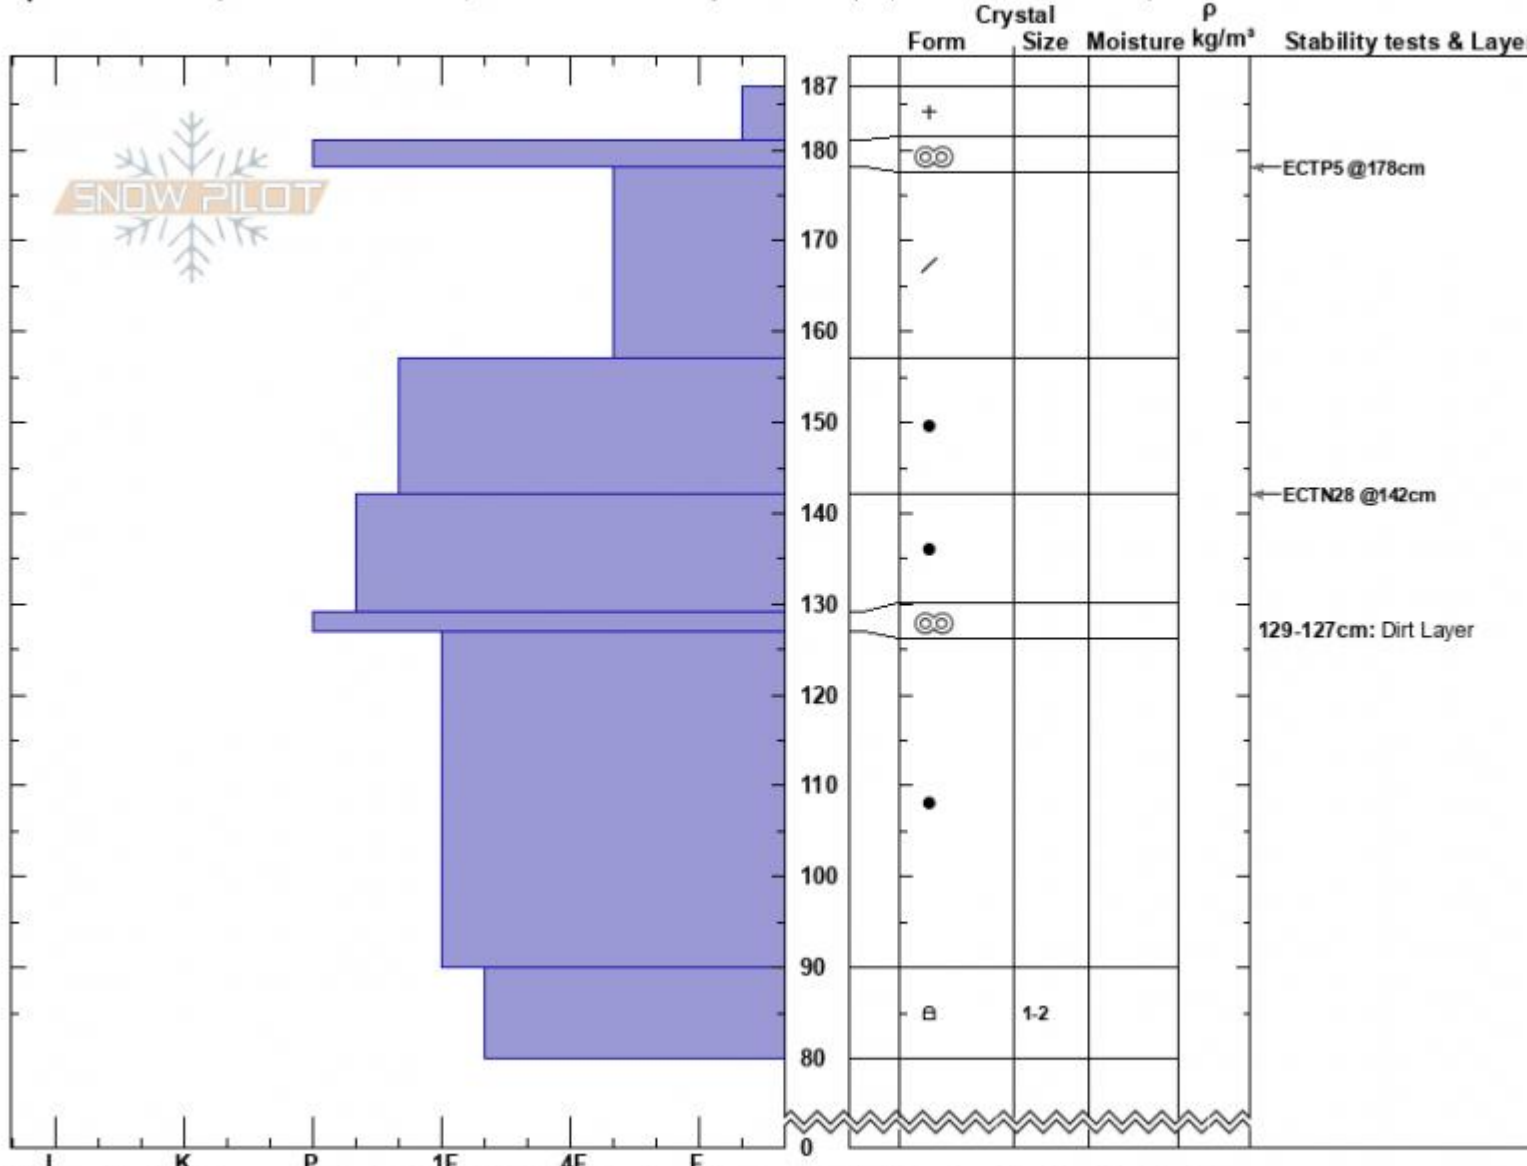

Muddy Creek  
 Madison Range-N  
 MT  
 Elevation: 8598 ft  
 Aspect: 84°

Haylee Darby  
 03/04/2025 - 2:00pm  
 Co-ord: 45.22093N, -111.47511W  
 Slope Angle: 25°  
 Wind Loading: no

Stability:  
 Air Temperature:  
 Sky Cover: SCT  
 Precipitation: NO  
 Wind: SW Calm

HS:187  
 PF:31  
 Layer Notes:  
 129-127cm: Dirt Layer

Specifics: Pit is adjacent to avalanche: flank; Recent avalanche activity on similar slopes; Snowmobile tracks on slope

Notes: Pit adjacent to an avalanche [SS-R3-D2-O] that likely broke ~ 2.5 wks ago during the last period of significant loading.

Advisory Region  
 Northern Madison  
 Longitude  
 -111.38W  
 Latitude  
 45.17N  
 Northern Madison, 2025-03-04