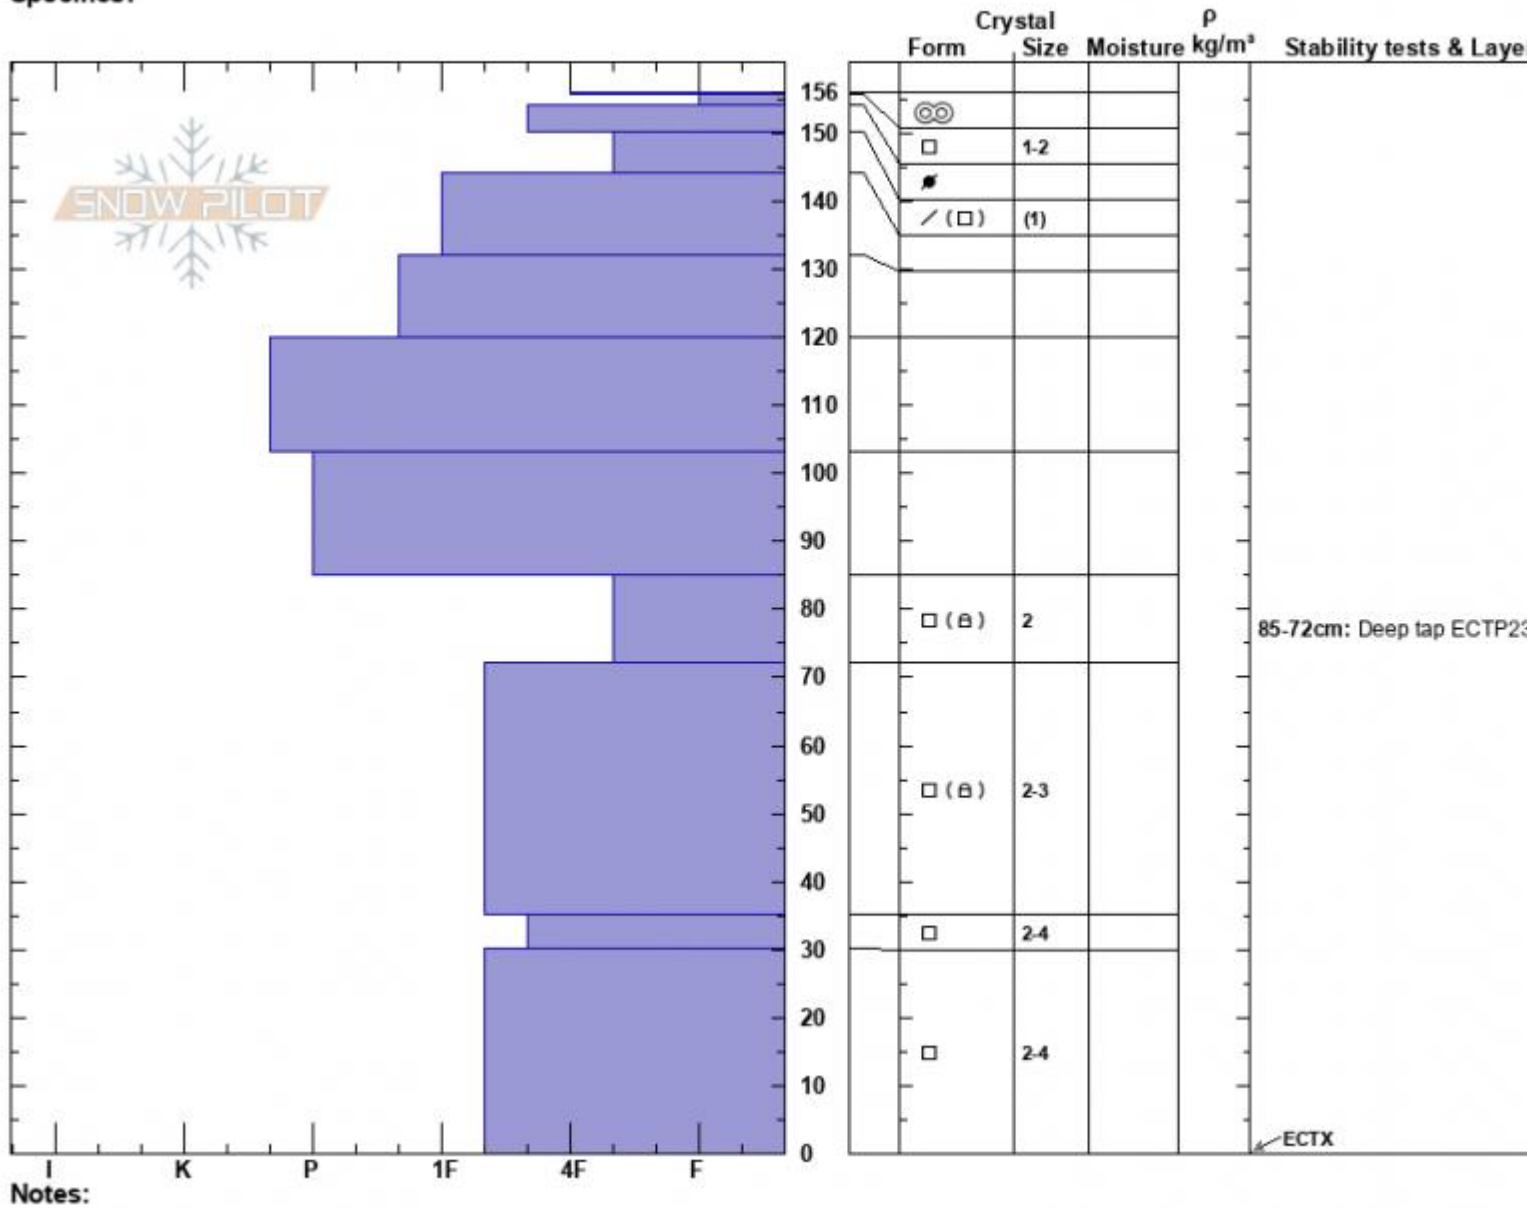

Airplane Bowl  
 Lionhead Range  
 MT  
 Elevation: 9329 ft  
 Aspect: 55°  
 Specifics:

Alex Marienthal  
 03/09/2025 - 11:30am  
 Co-ord: 44.72297N, -111.32240W  
 Slope Angle: 33°  
 Wind Loading: previous

Stability: Fair  
 Air Temperature:  
 Sky Cover: CLR  
 Precipitation: NO  
 Wind: W Light Breeze

HS:156 Layer Notes:  
 PF:25 85-72cm: Deep tap ECTP23 @ 85-72cm: Problematic layer

Advisory Region  
 Lionhead Range  
 Longitude  
 -111.32W  
 Latitude  
 44.73N  
 Lionhead Range, 2025-03-10