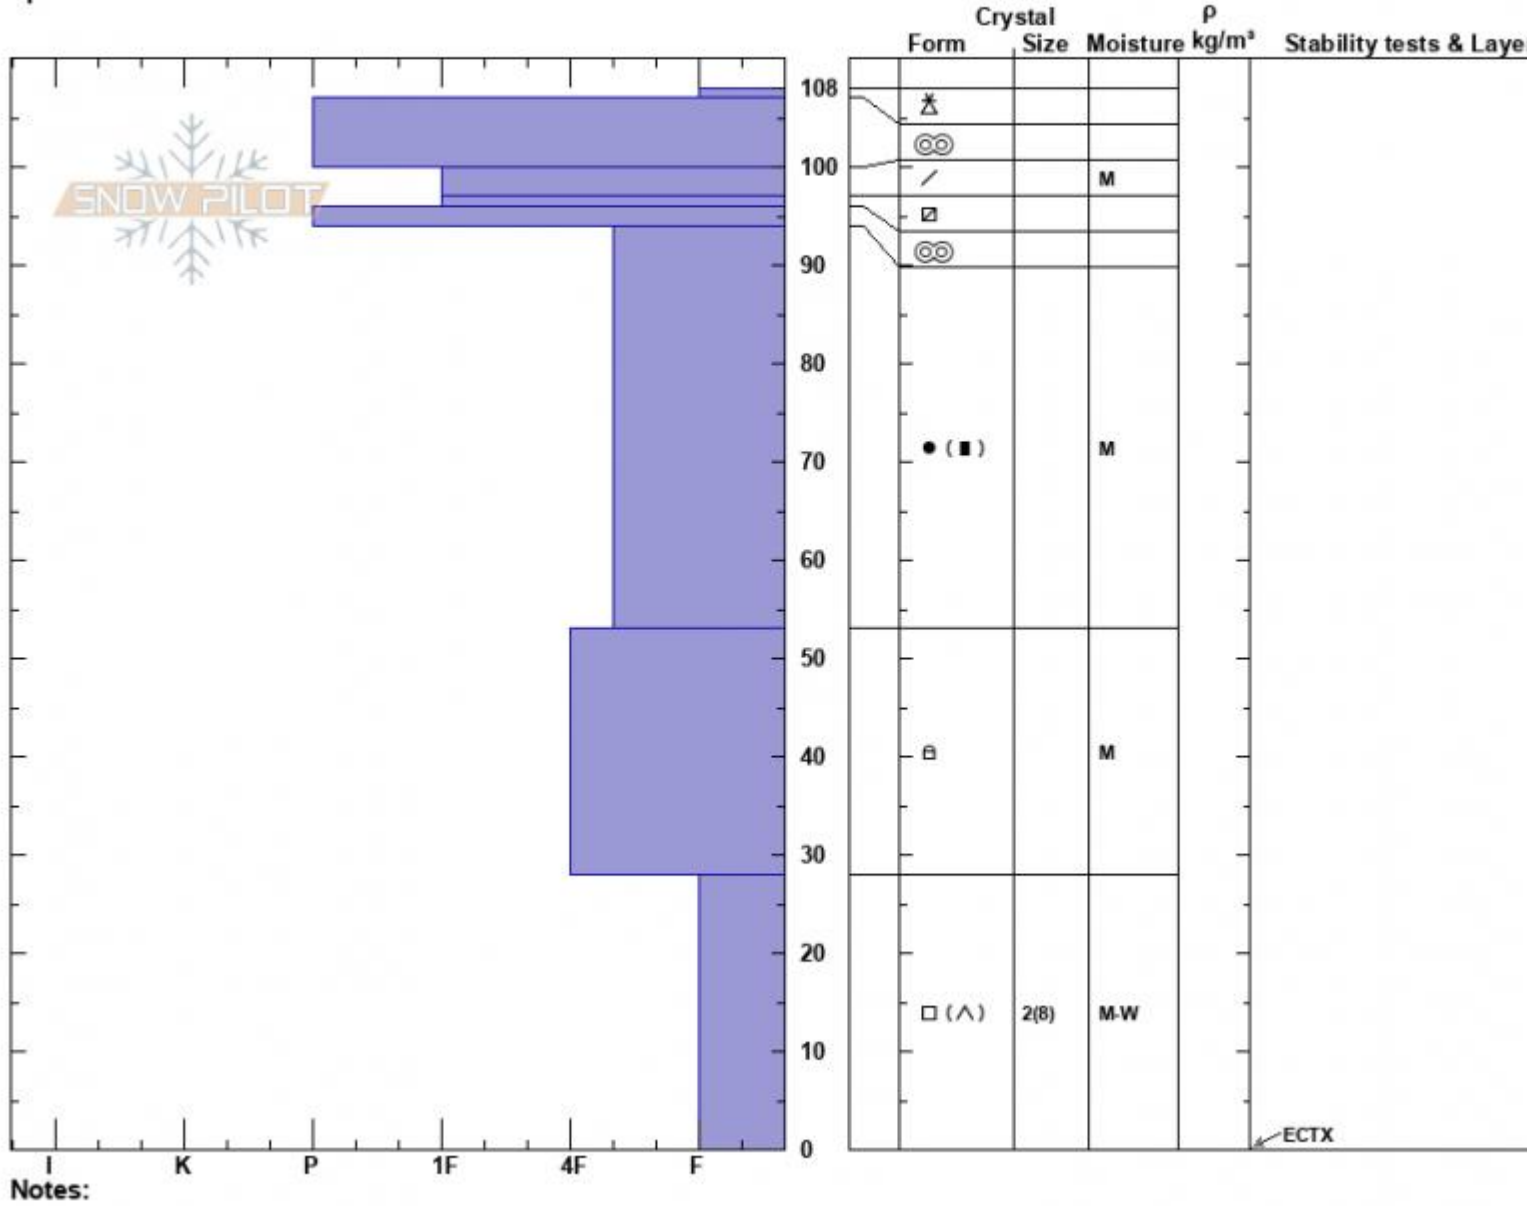

Consolation Hill  
 Madison Range-S  
 MT  
 Elevation: 9223 ft  
 Aspect: 110°  
 Specifics:

Haylee Darby  
 03/28/2025 - 11:00am  
 Co-ord: 44.97242N, -111.27133W  
 Slope Angle: 26°  
 Wind Loading: no

Stability:  
 Air Temperature: -1°C  
 Sky Cover: FEW  
 Precipitation: NO  
 Wind: W Calm

HS:108 Layer Notes:

Advisory Region  
 Southern Madison  
 Longitude  
 -111.27W

Latitude

45.06N

Southern Madison, 2025-03-28