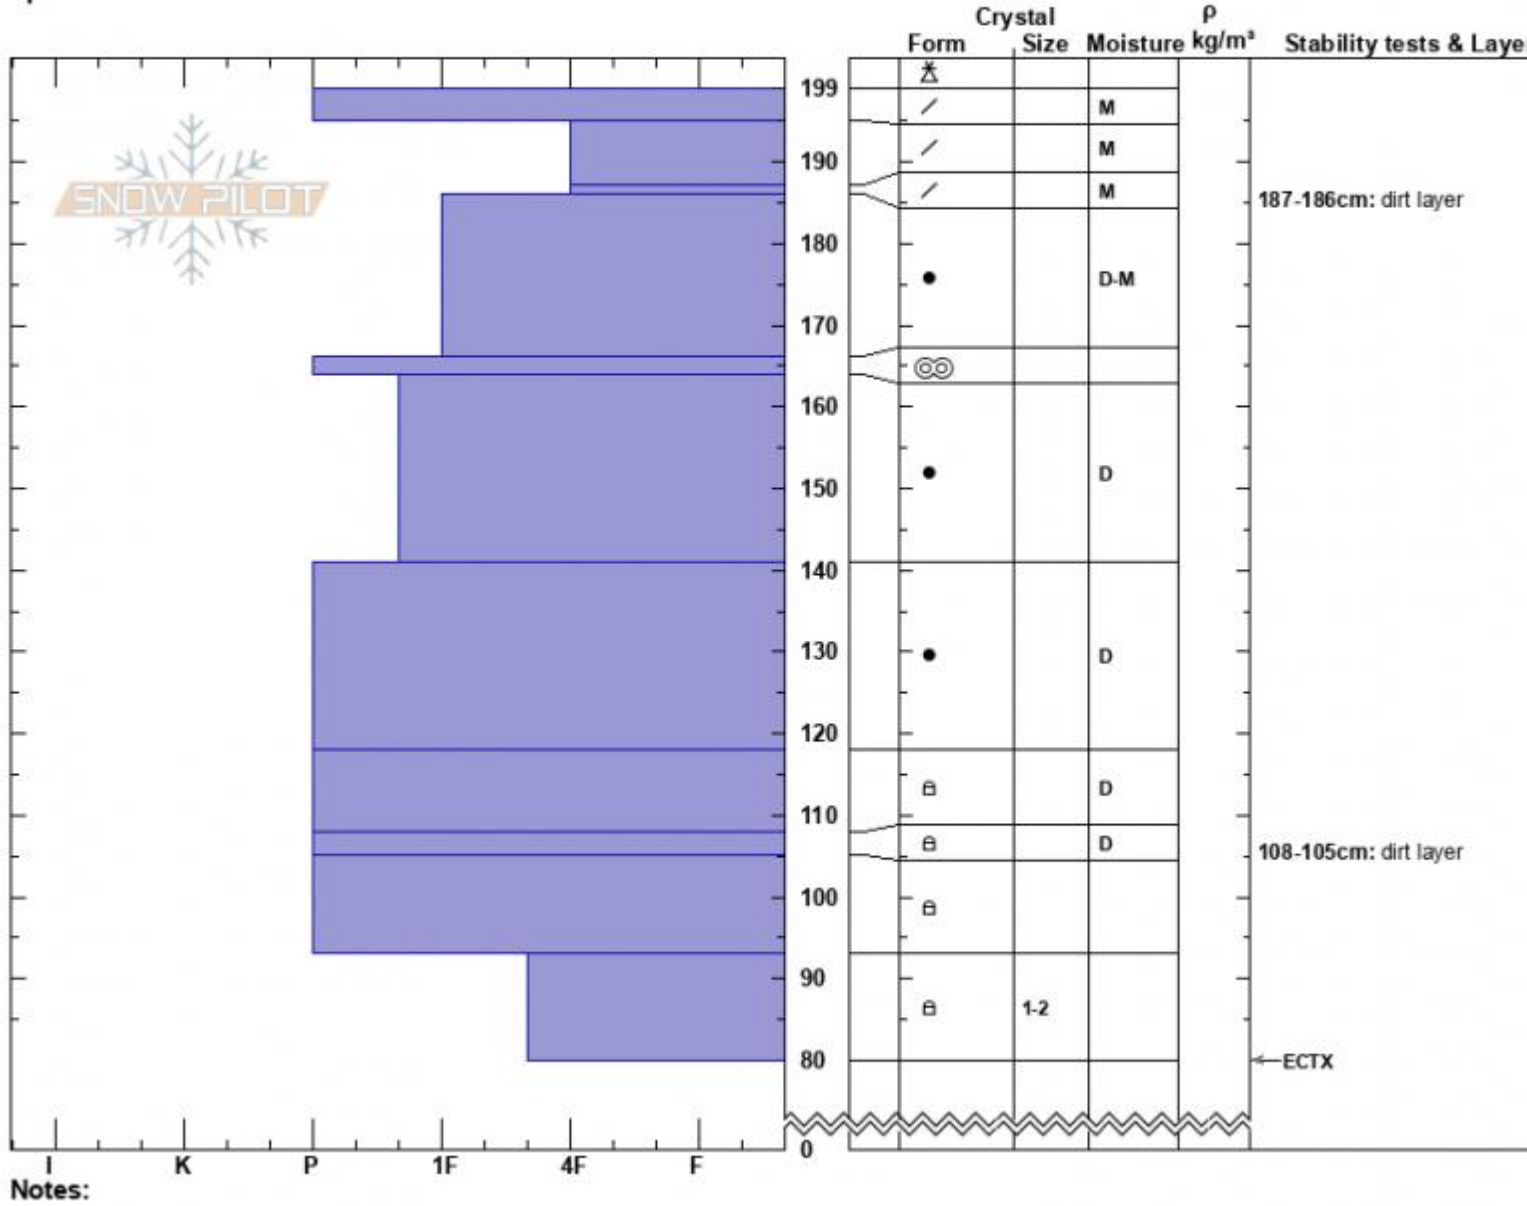

Wilderness Boundary
 Madison Range-S
 MT
 Elevation: 8800 ft
 Aspect: 285°
 Specifics:

Haylee Darby
 03/28/2025 - 1:00pm
 Co-ord: 44.97689N, -111.35927W
 Slope Angle: 17°
 Wind Loading: no

Stability:
 Air Temperature: -1°C
 Sky Cover: SCT
 Precipitation: NO
 Wind: W Calm

HS:199 Layer Notes:
 187-186cm: dirt layer
 108-105cm: dirt layer

Advisory Region
 Southern Madison
 Longitude
 -111.27W

Latitude

45.06N

Southern Madison, 2025-03-28