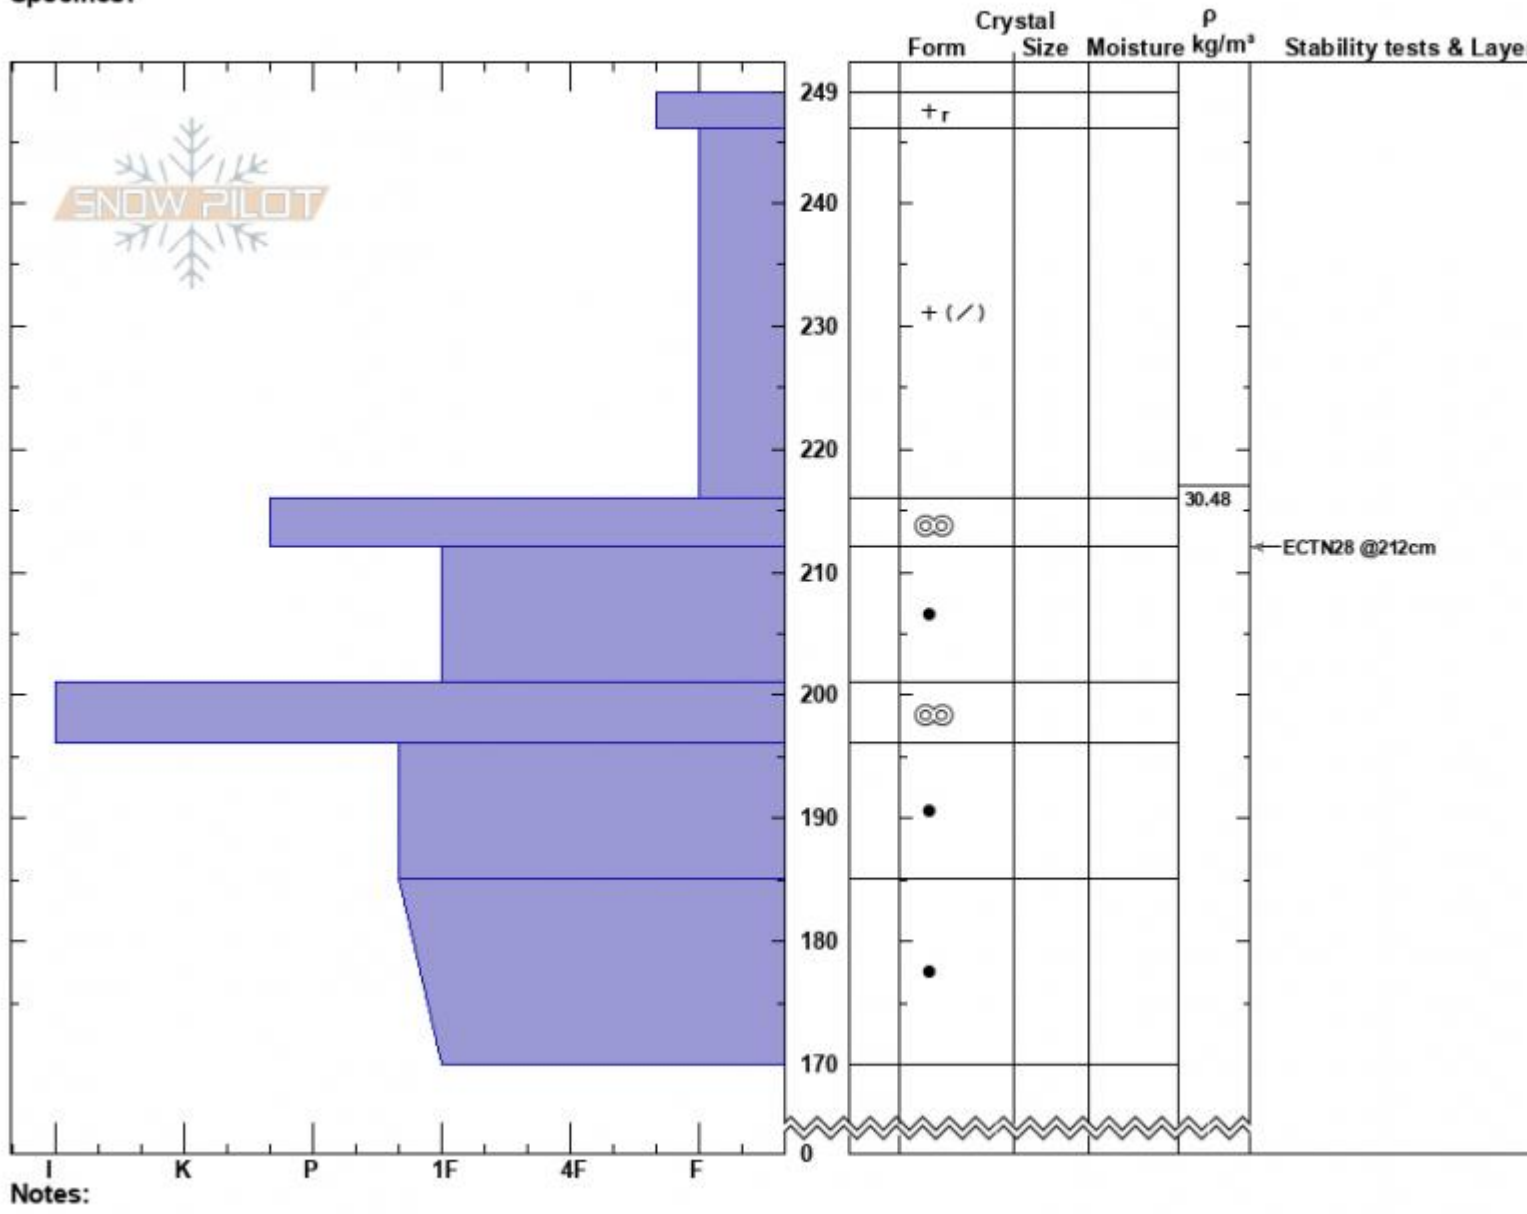

Blackmore E Face  
 Gallatin Range-N  
 MT  
 Elevation: 9830 ft  
 Aspect: 80°  
 Specifics:

Haylee Darby  
 03/30/2025 - 12:45pm  
 Co-ord: 45.44595N, -111.00190W  
 Slope Angle: 35°  
 Wind Loading: no

Stability:  
 Air Temperature: -1°C  
 Sky Cover: OVC  
 Precipitation: S1  
 Wind: W Calm

HS:249 Layer Notes:

Advisory Region  
 Northern Gallatin  
 Longitude  
 -111.00W  
 Latitude  
 45.44N  
 Northern Gallatin, 2025-03-30