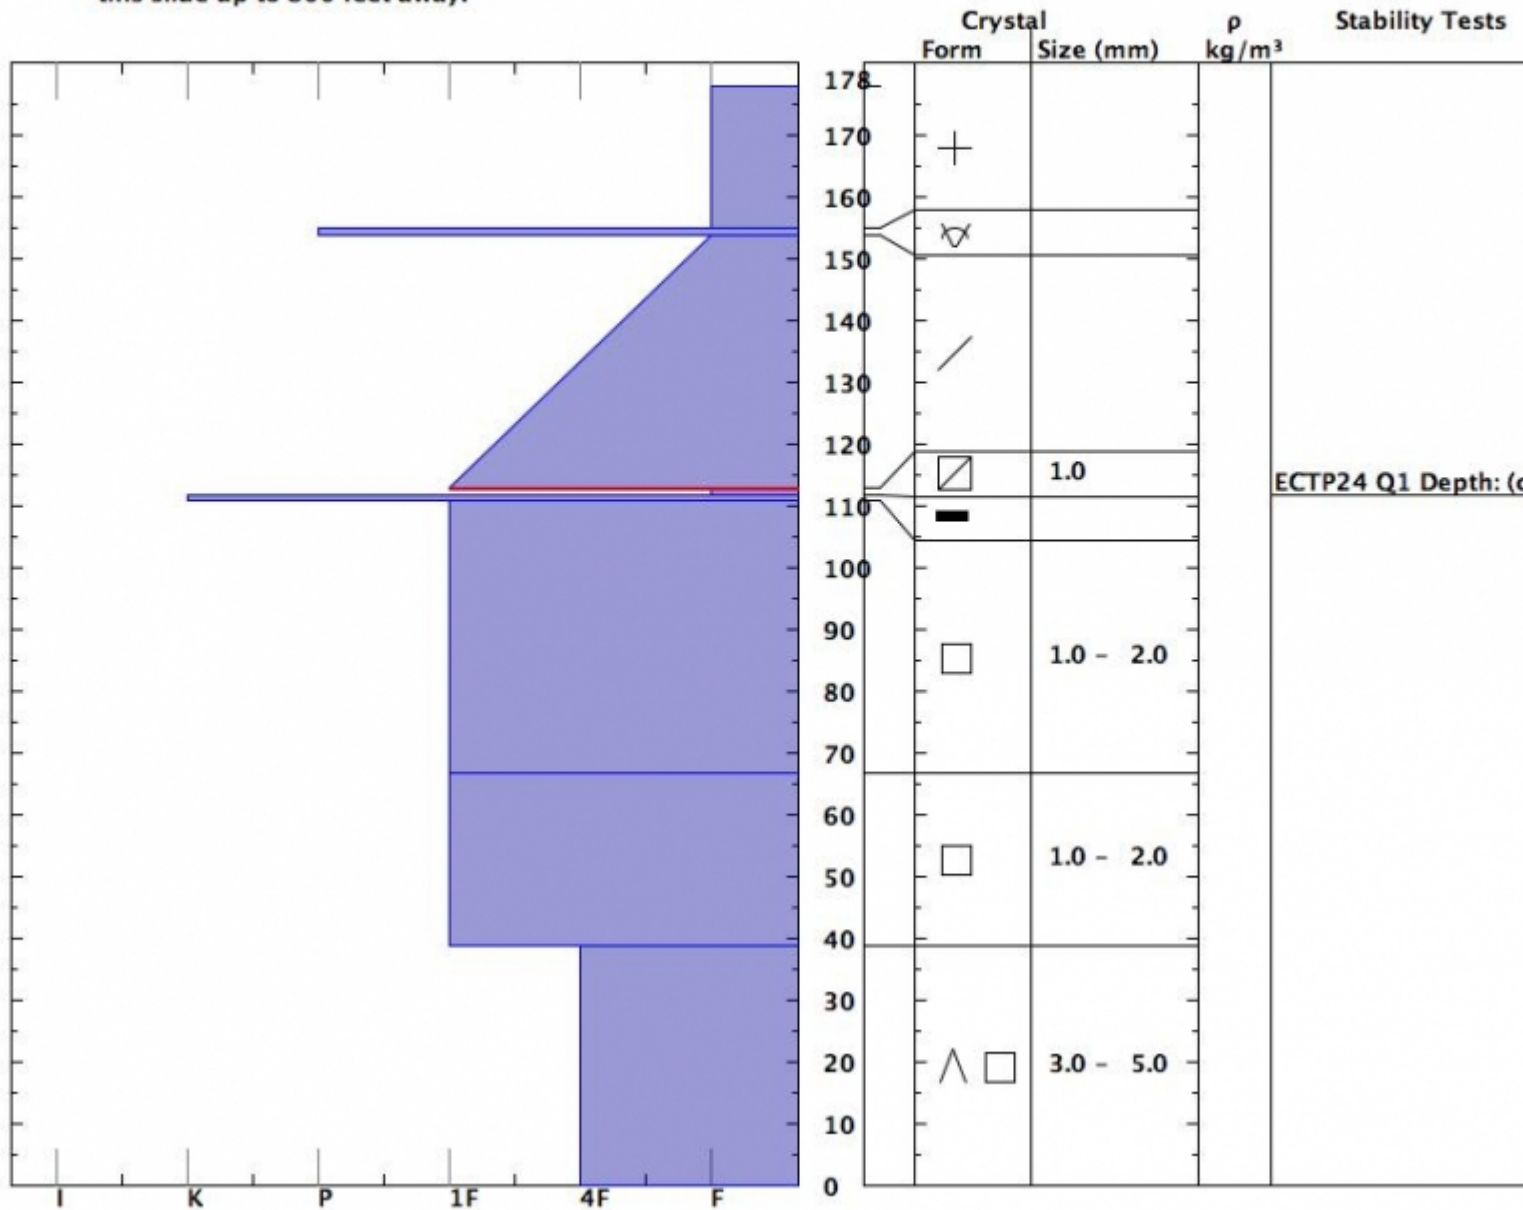

Snow Pit Profile
McAtee Basin
 Southern Madison, MT
 Elevation (m) 3000
 Aspect: 10
 Specifics Recent act on diff slopes.

Observer: eric knoff
 Wed Apr 14 13:30:00 MDT 2010
 Co-ord: 111.44194 W 45.17194 N
 Slope: 38
 Wind loading no

Stability on similar slopes Poor
 Air Temperature: 4 C
 Sky Cover Clear
 Precipitation None
 Wind: SW Light Breeze

Stability Test Notes: Layer n 112-1

Notes: This pit was in the crown of an avalanche that caused a fatality the previous day. Large sympathetic slide were released this slide up to 800 feet away.

This is the snowpit profile from the McAtee avalanche that resulted in a fatality on April, 14 2010.

Advisory Region
 Southern Madison
 Southern Madison, 2010-04-16