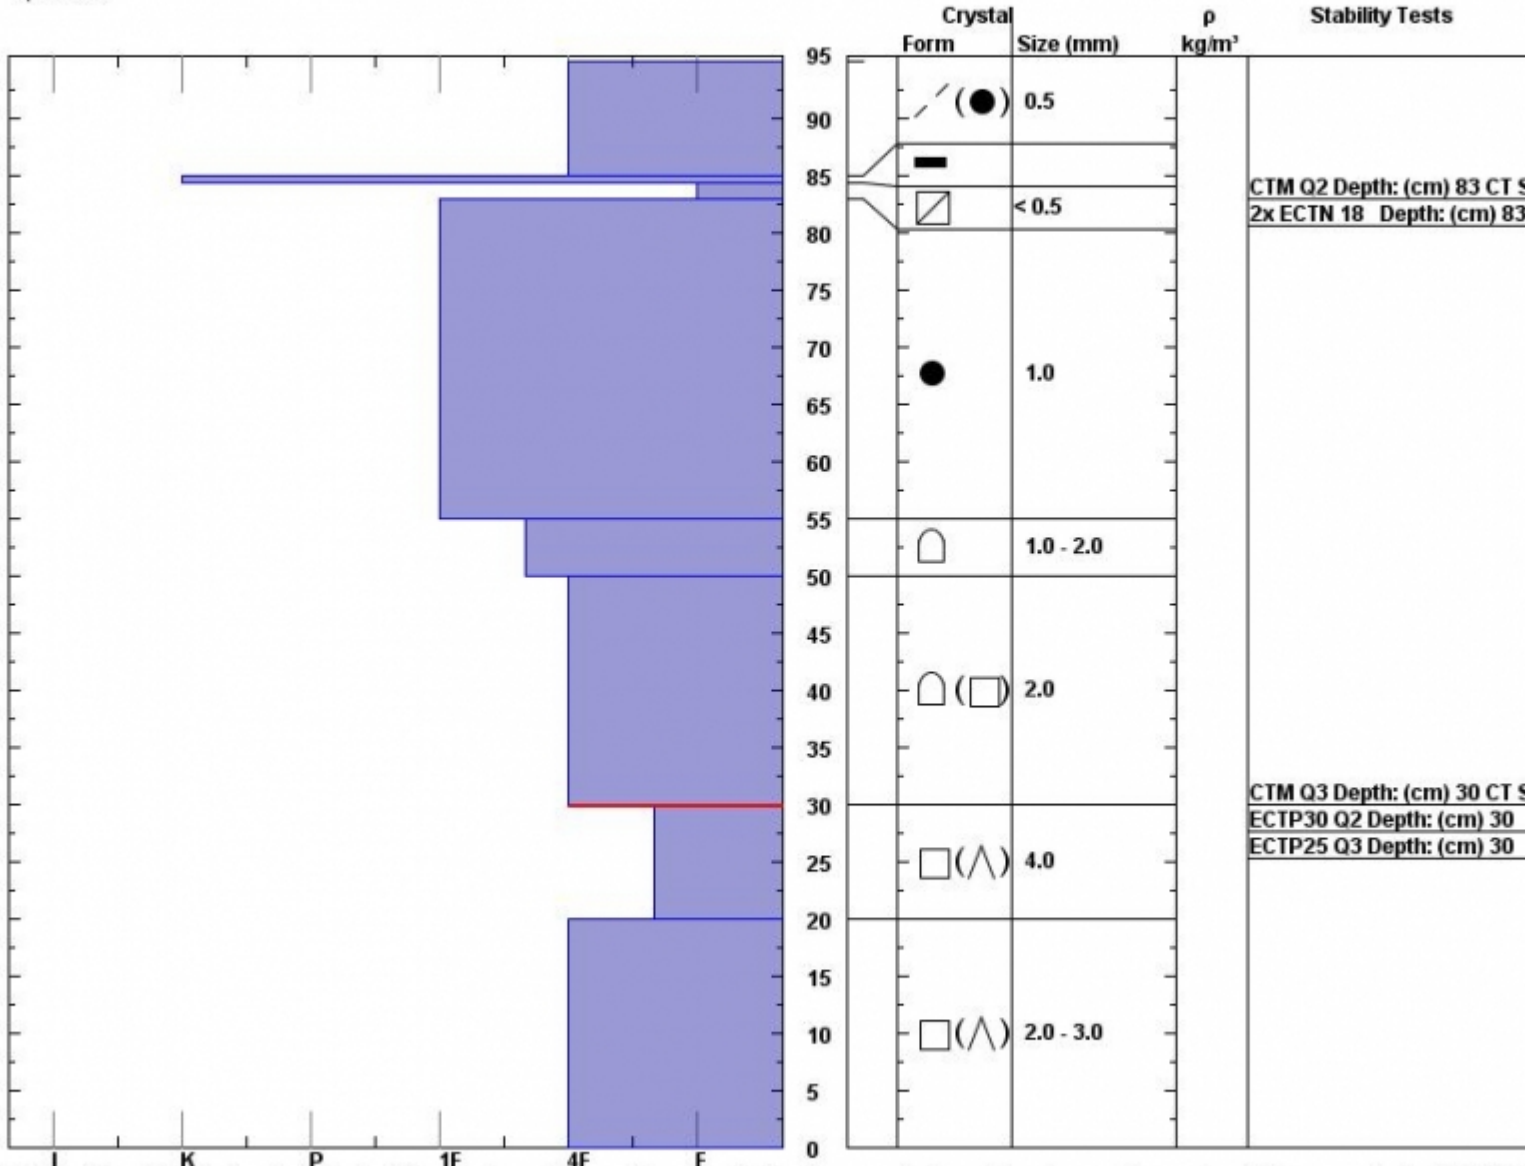

Snow Pit Profile
Lightening Creek
S. Madison, MT
 Elevation (ft) **8770**
 Aspect: **155**
 Specifics:

Observer: **Doug Chabot**
Sun Feb 13 12:00:00 MST 2011
 Co-ord: **44.98087 N 111.37185 W**
 Slope: **25**
 Wind loading: **no**

Stability on similar slopes: **Good**
 Air Temperature: **C**
 Sky Cover: **Clear**
 Precipitation: **None**
 Wind: **W Strong**

HS95
 Stability Test Notes: **20:30: Pro**
 Layer notes:

Notes: This pit illustrates that thin is still weak. I sunk to near the ground when I came out of my skis. I was a bit surprised this propagated with ECT. S isolated.