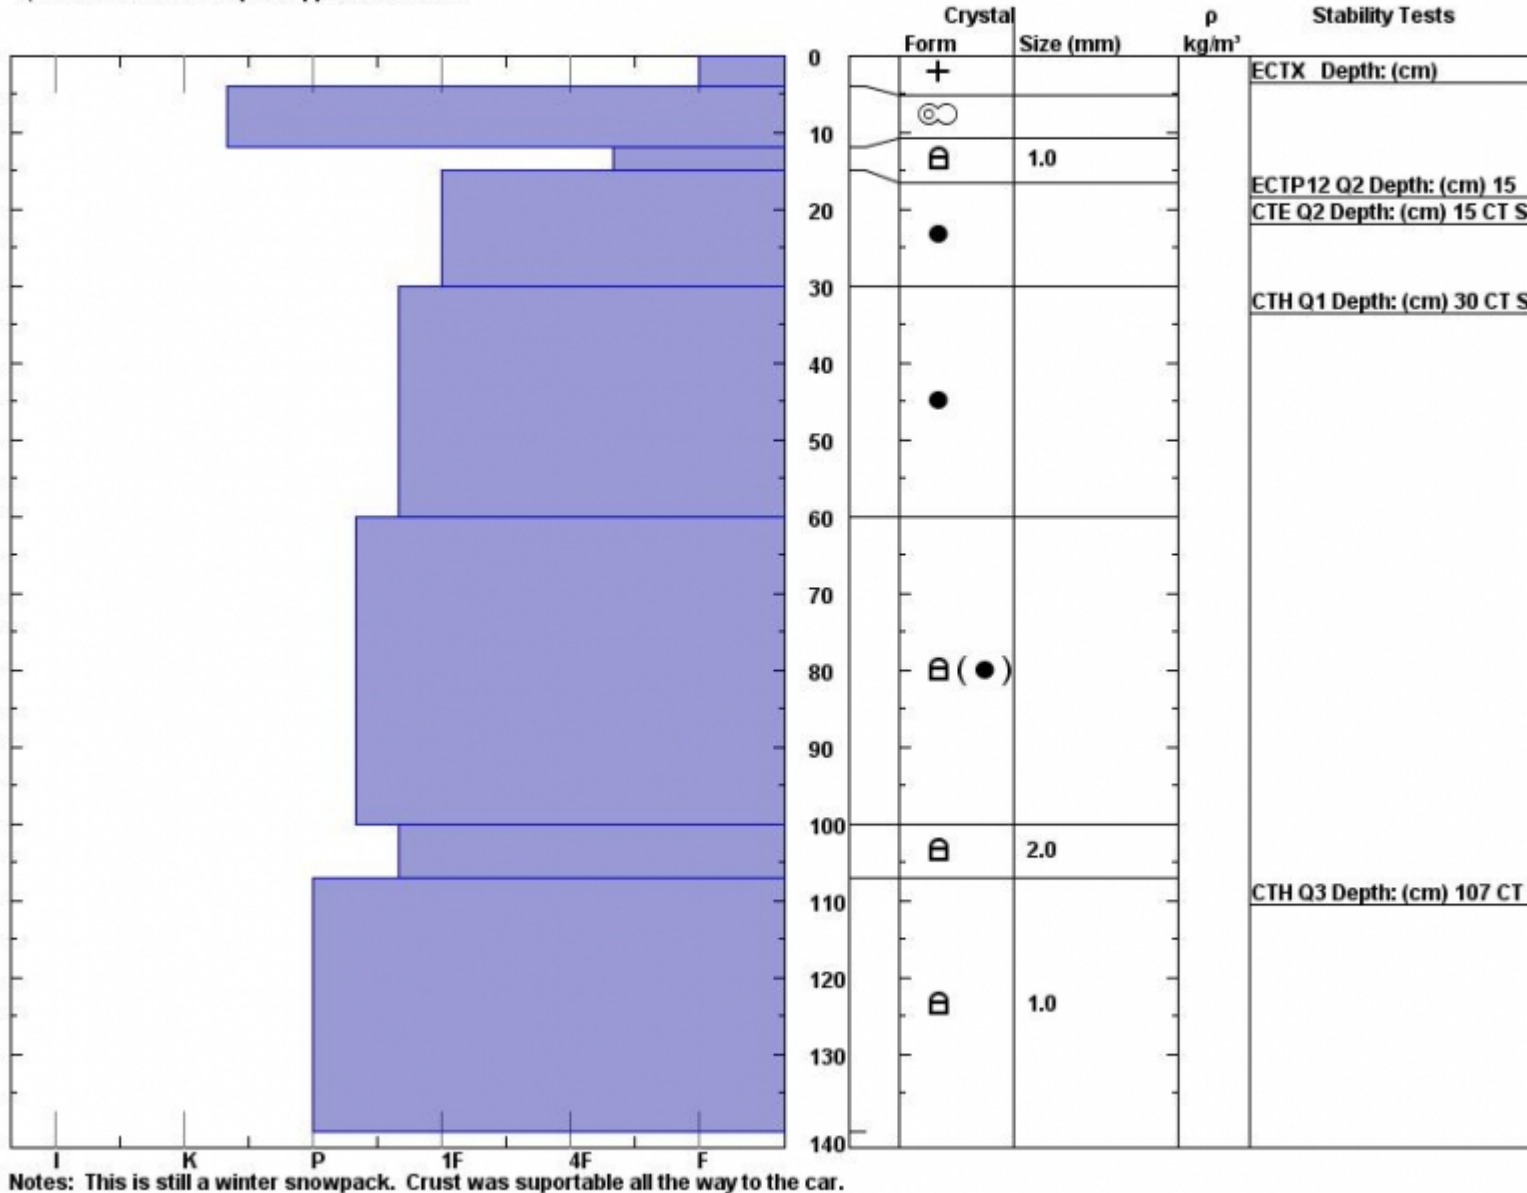

Snow Pit Profile  
**Bacon Rind Top**  
**S. Madison, MT**  
 Elevation (ft) **9000**  
 Aspect: **80**  
 Specifics: **We skied slope. Supportable crust.**

Observer: **Doug Chabot**  
**Mon Apr 04 11:25:00 MDT 2011**  
 Co-ord: **44.97203 N 111.09761 W**  
 Slope: **32**  
 Wind loading: **no**

Stability on similar slopes: **Very Good**  
 Air Temperature: **-5 C**  
 Sky Cover: **sky 8/8 covered**  
 Precipitation: **Snow < 0.5 cm/hr**  
 Wind: **Calm**

HS200

Layer note

Stability Test Notes:

Advisory Region  
 Southern Madison