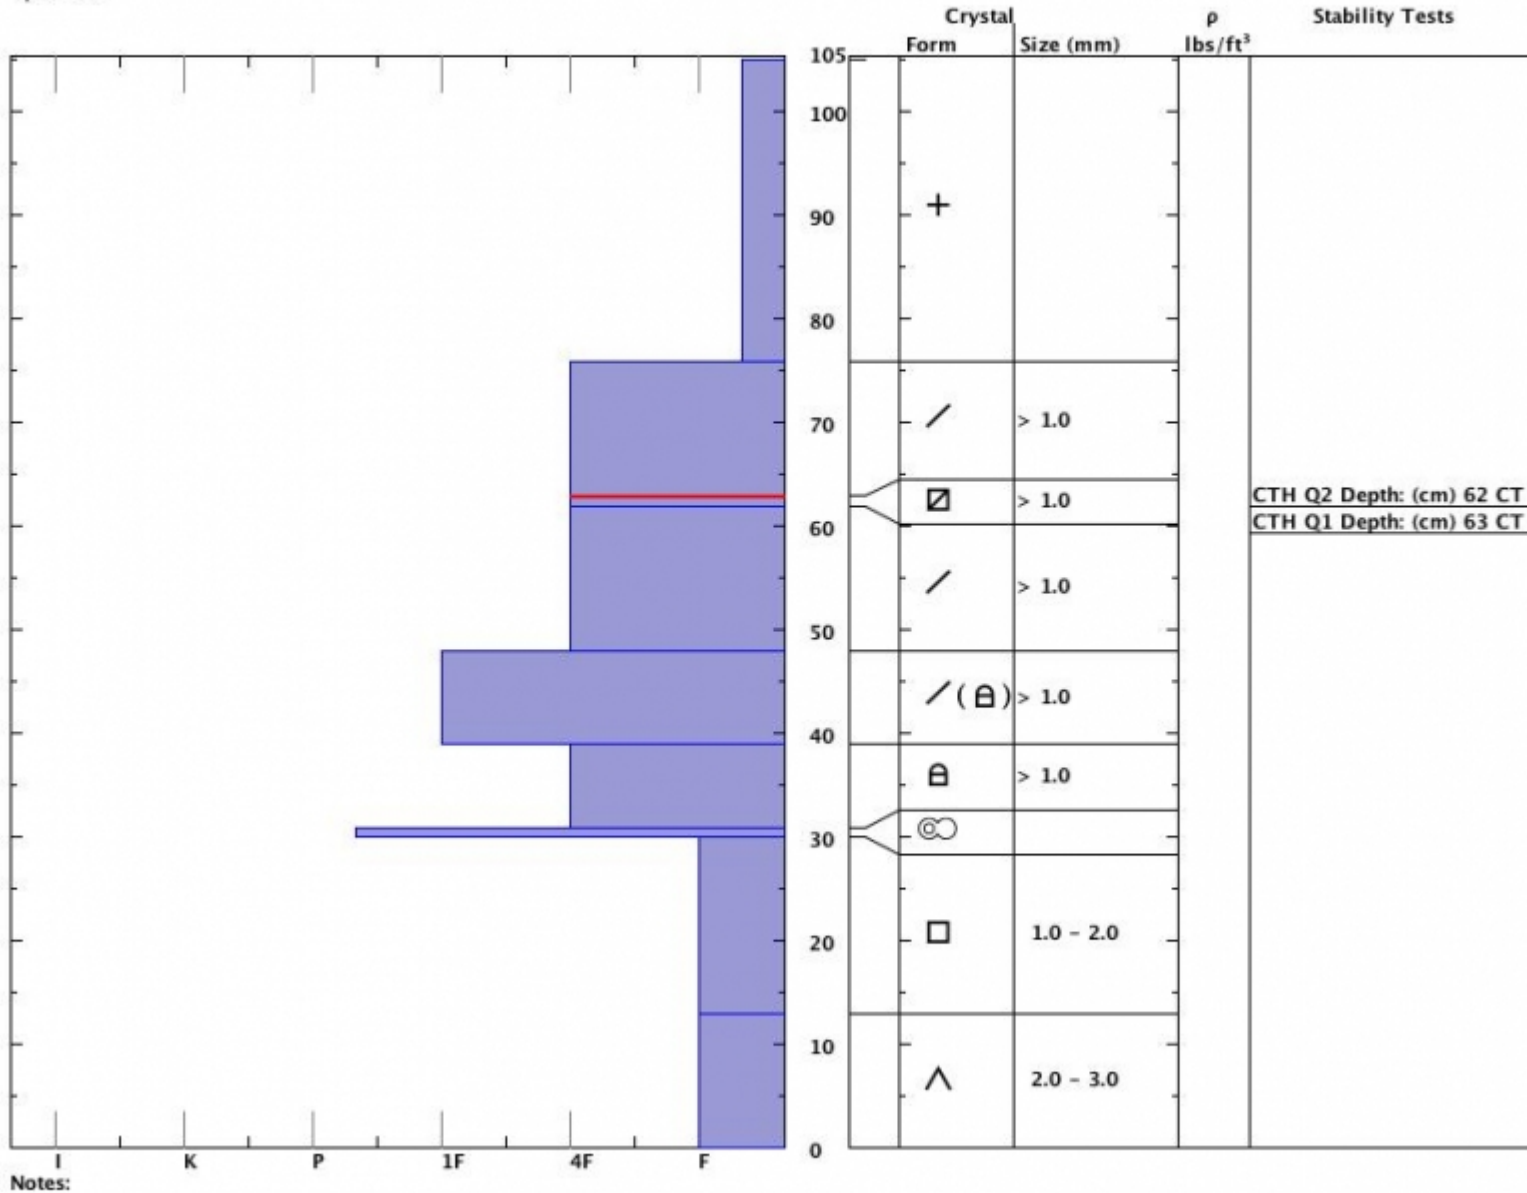

Snow Pit Profile
Beehive Basin
Northern Madison, MT
Elevation (ft) **8315**
Aspect: **30**
Specifics:

Observer: **Marcie Hahn-Knoff**
Fri Dec 23 11:30:00 MST 2011
Co-ord: **N W**
Slope: **28**
Wind loading: **no**

Stability on similar slopes: **Good**
Air Temperature: **25 F**
Sky Cover: **sky < 2/8 covered**
Precipitation: **None**
Wind: **NW Calm**

HS105
Stability Test Notes:
63: Buried NSF

Layer note:
63-76: Bu
62-63: Pr

Advisory Region
Northern Madison

Forecast link: [GNFAC Avalanche Forecast for Mon Dec 26, 2011](#)
Northern Madison, 2011-12-24