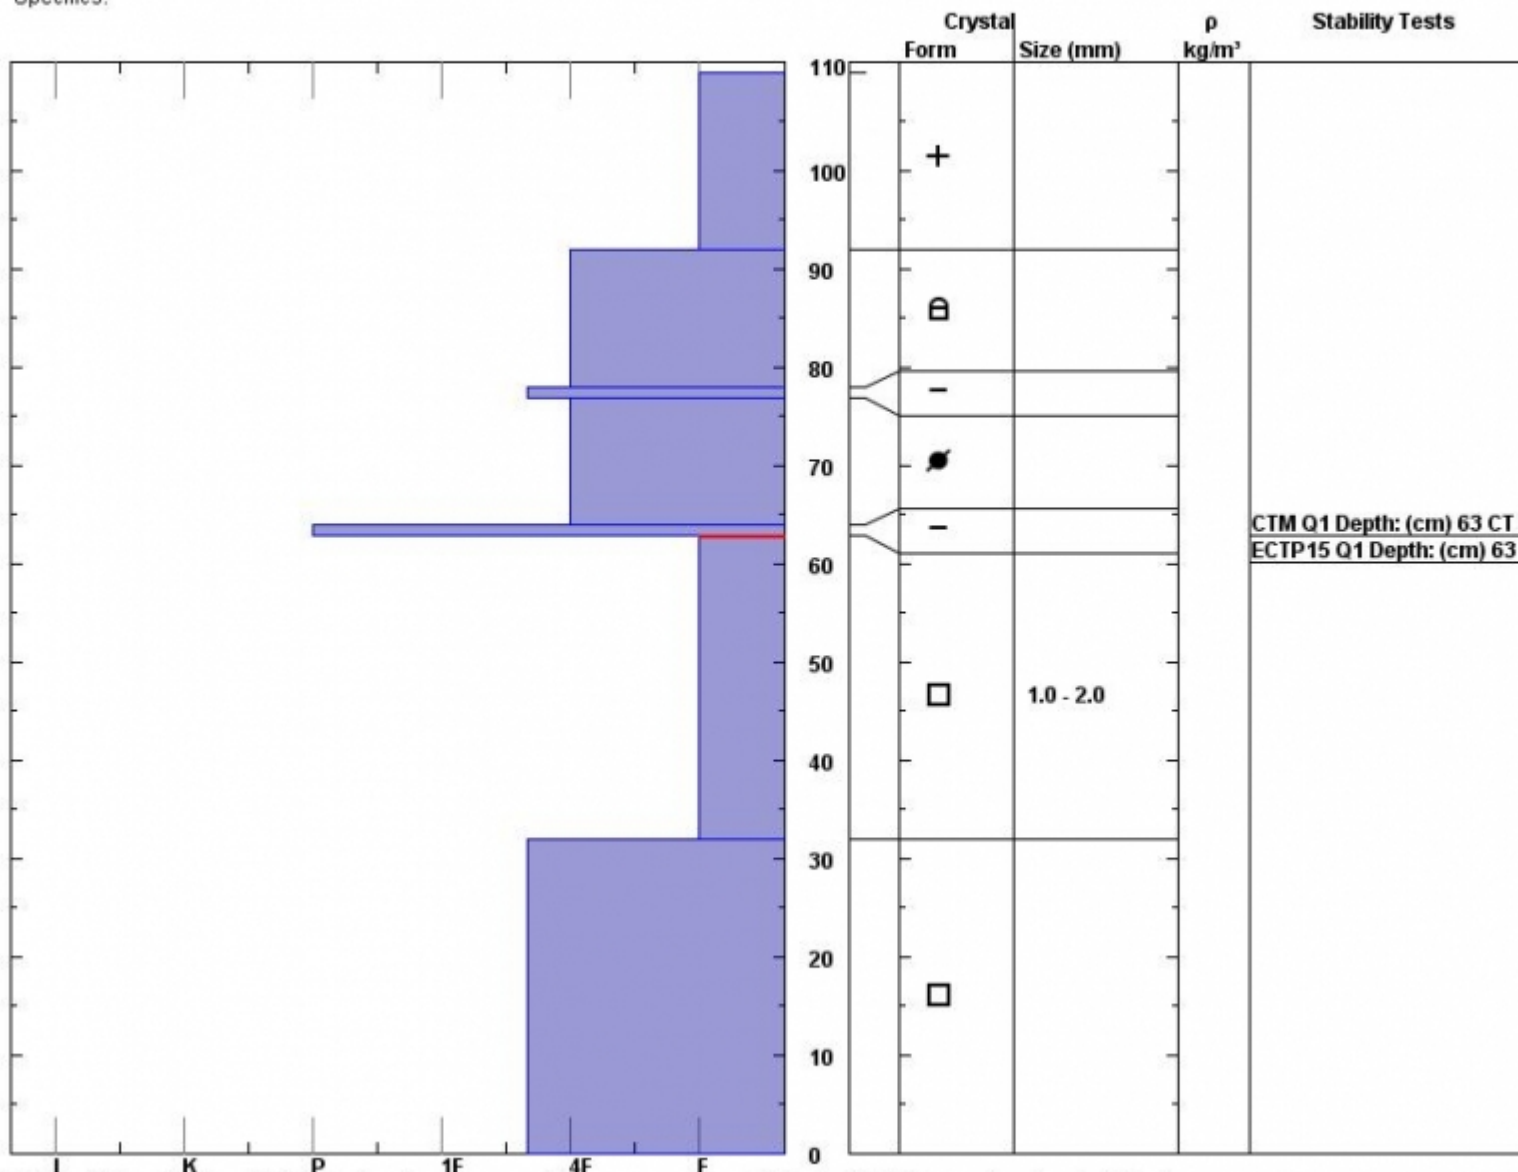

Snow Pit Profile  
**Cabin Creek**  
**Southern Madions Range**  
 Elevation (ft) **9334**  
 Aspect: **70**  
 Specifics:

Observer: **Eric Knoff**  
**Sat Jan 14 11:18:00 MST 2012**  
 Co-ord: **44.88852 N 111.18284 W**  
 Slope: **30**  
 Wind loading: **no**

Stability on similar slopes: **Fair**  
 Air Temperature: **-6.8 F**  
 Sky Cover: **Clear**  
 Precipitation:  
 Wind: **SW Light Breeze**

Stability Test Notes:  
 Layer note:  
**32-63: Pro**

Notes: Not much of a slab, but plenty of weak snow. If this area receives .5-1 inch of SWE I expect natural activity to occur.