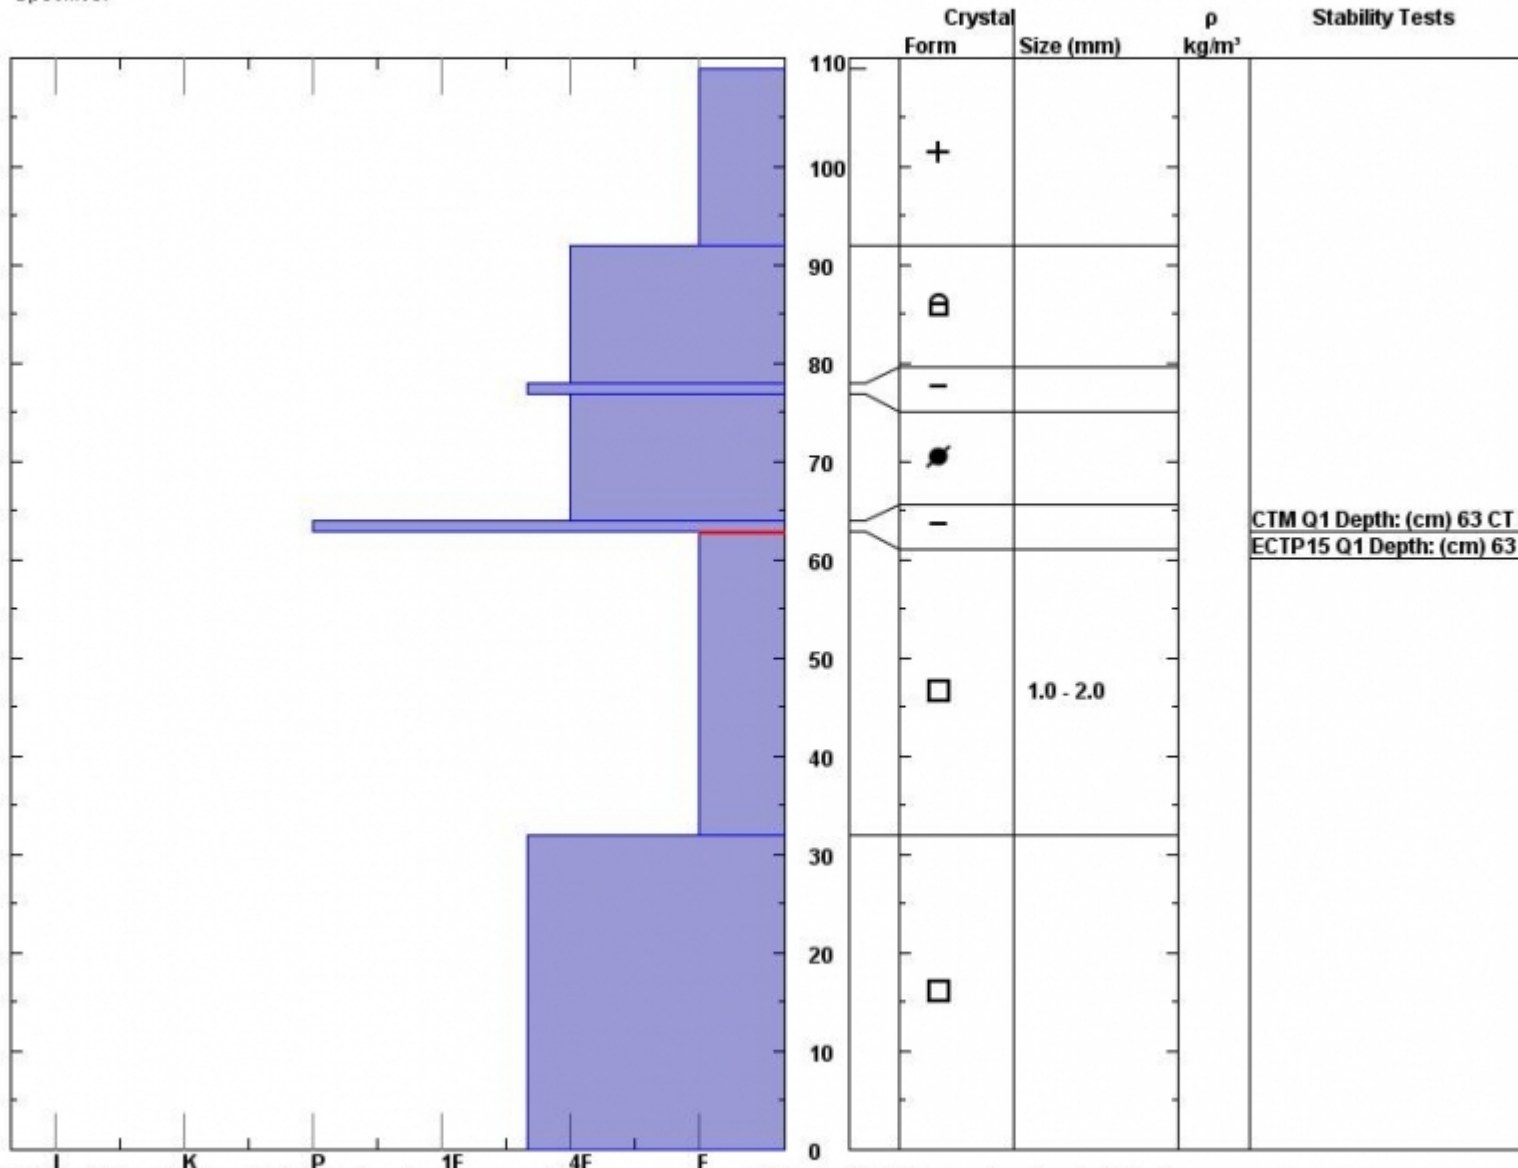

Snow Pit Profile
Cabin Creek
Southern Madions Range
 Elevation (ft) **9334**
 Aspect: **70**
 Specifics:

Observer: **Eric Knoff**
Sat Jan 14 11:18:00 MST 2012
 Co-ord: **44.88852 N 111.18284 W**
 Slope: **30**
 Wind loading: **no**

Stability on similar slopes: **Fair**
 Air Temperature: **-6.8 F**
 Sky Cover: **Clear**
 Precipitation:
 Wind: **SW Light Breeze**

Stability Test Notes:
 Layer note:
32-63: Pro

CTM Q1 Depth: (cm) 63 CT S
 ECTP15 Q1 Depth: (cm) 63

Notes: Not much of a slab, but plenty of weak snow. If this area receives .5-1 inch of SWE I expect natural activity to occur.

Advisory Region
 Southern Madison

Forecast link: [GNFAC Avalanche Advisory for Mon Jan 16, 2012](#)
 Southern Madison, 2012-01-15