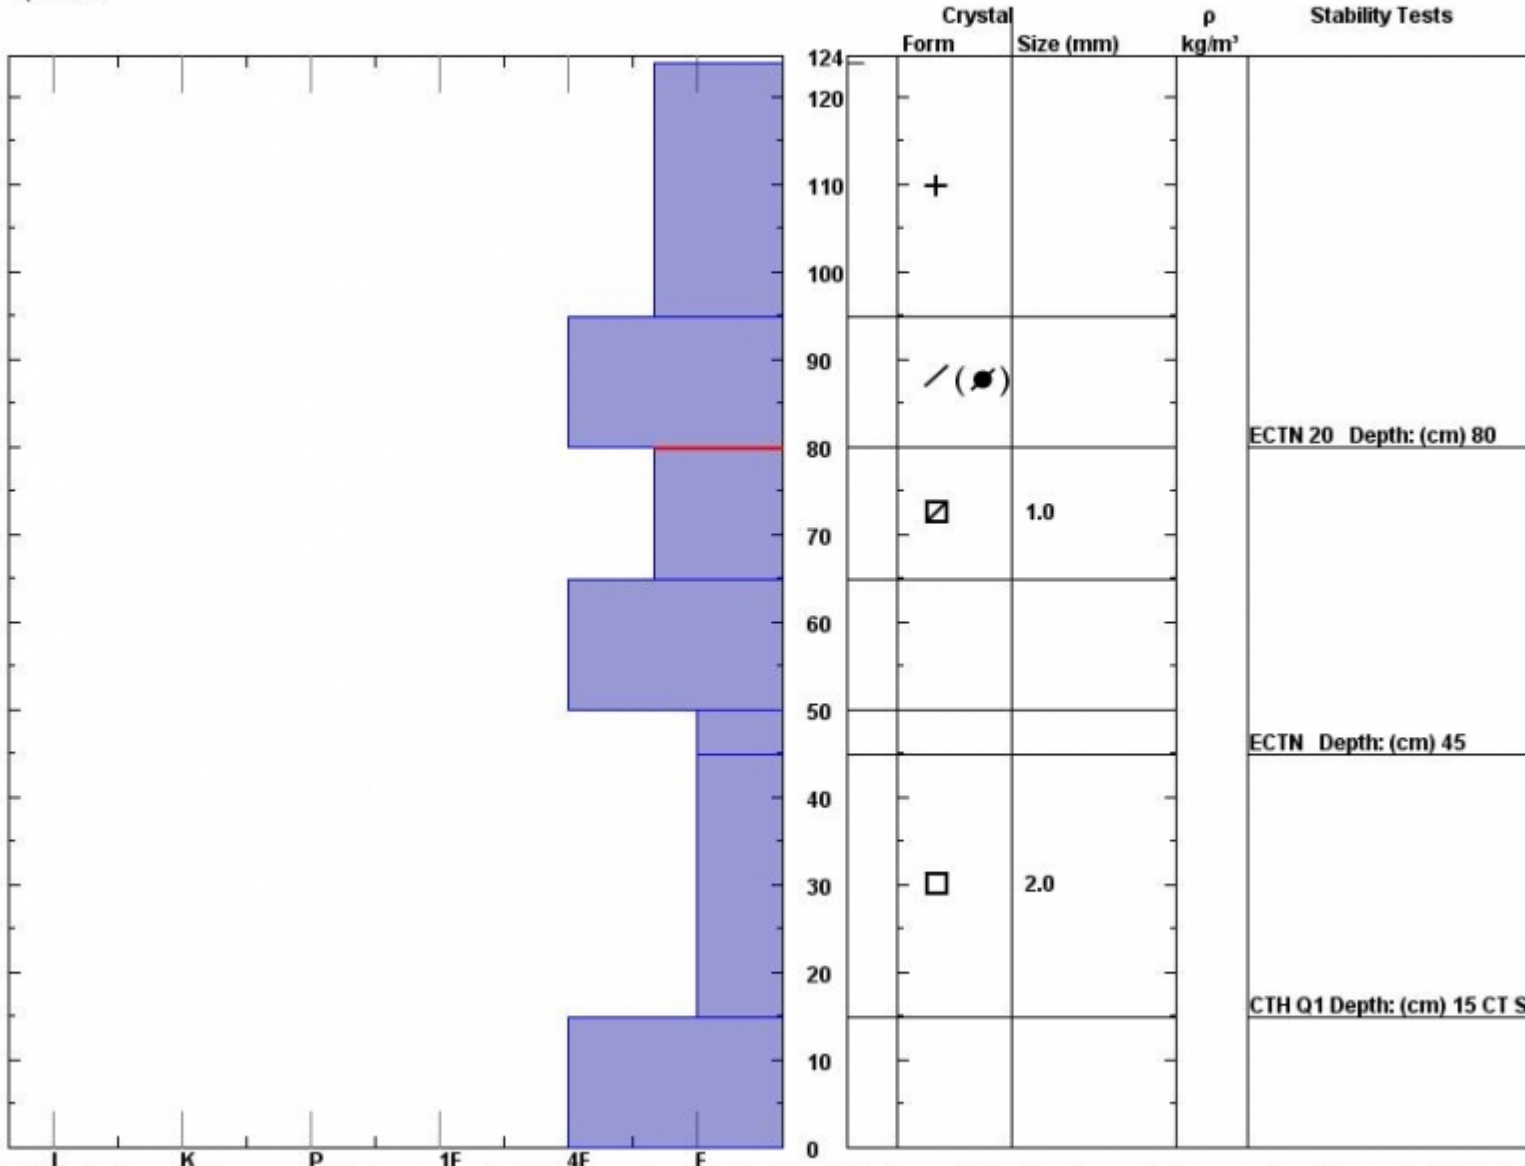

Snow Pit Profile  
**Yellow Mtn**  
**Madison, MT**  
 Elevation (ft) **9280**  
 Aspect: **60**  
 Specifics:

Observer: **Mark Staples**  
**Thu Jan 26 12:30:00 MST 2012**  
 Co-ord: **45.29873 N 111.31958 W**  
 Slope: **29**  
 Wind loading: **no**

Stability on similar slopes: **Fair**  
 Air Temperature: **C**  
 Sky Cover: **Clear**  
 Precipitation:  
 Wind:

Stability Test Notes:  
 Layer note:  
**65-80: Pro**

Notes: Boot pen. to the ground. Weak snowpack, but lacking structure? load? both? to be unstable. Nearby on similar aspect we triggered a thick wind facets over rocks.