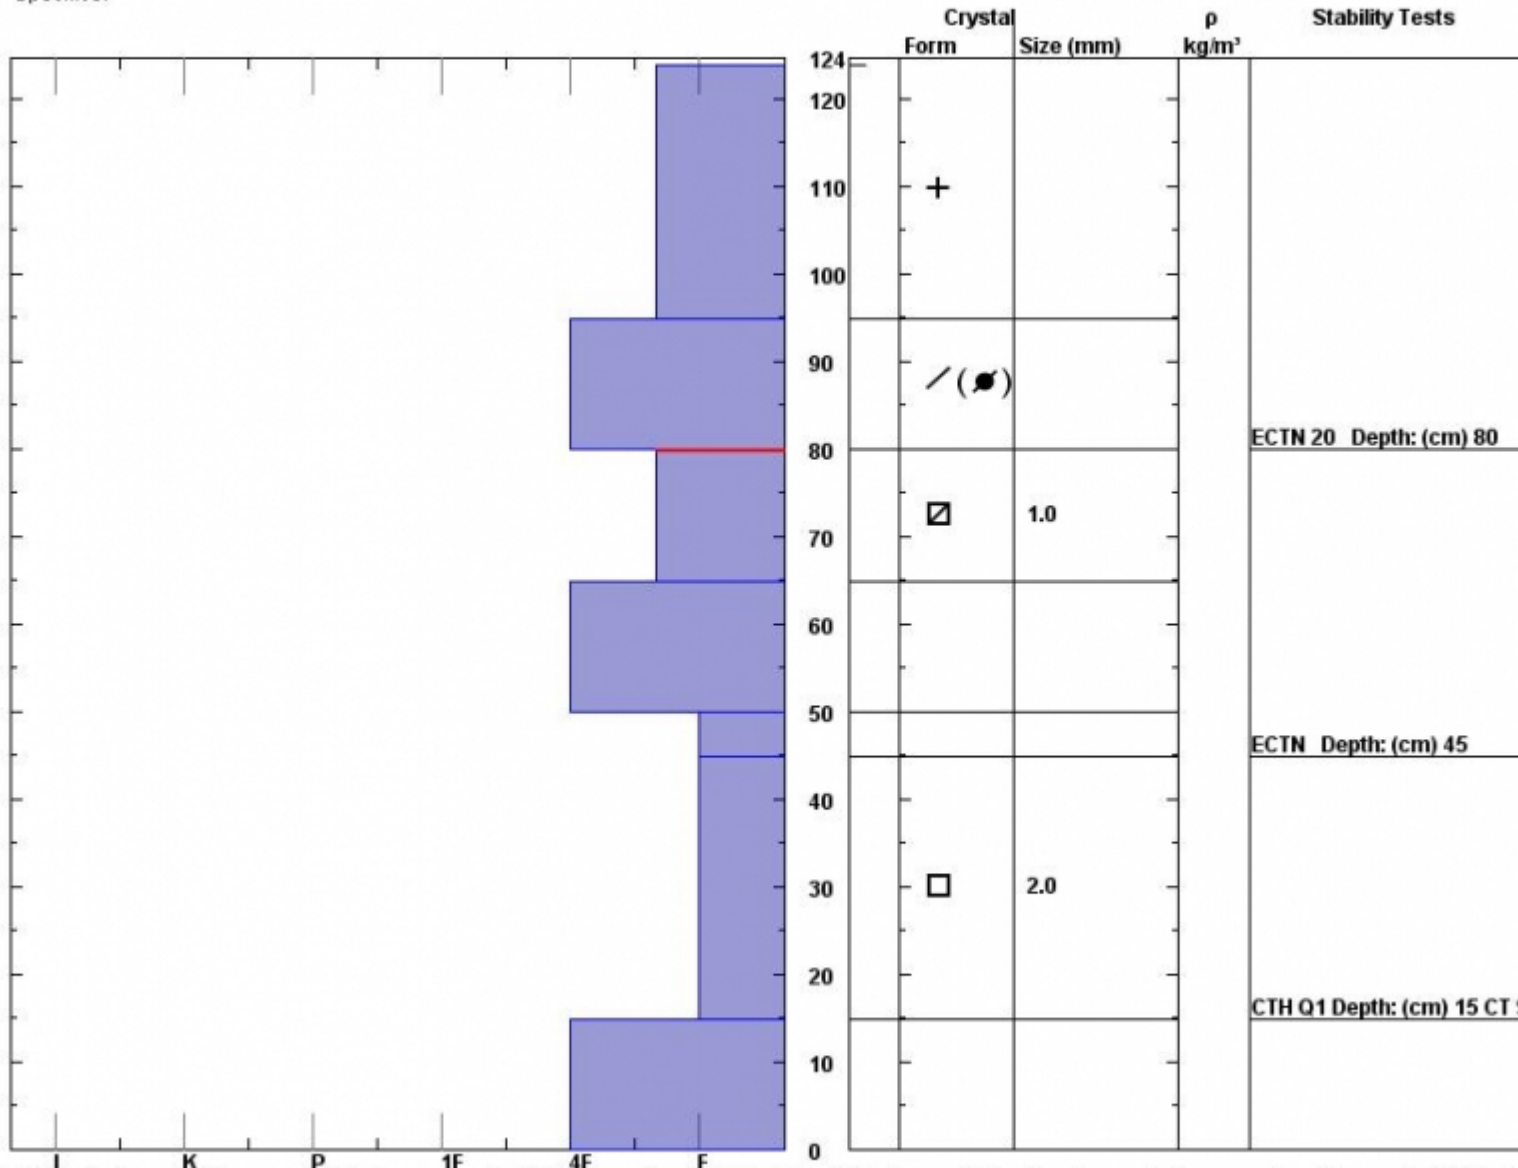

Snow Pit Profile
Yellow Mtn
Madison, MT
 Elevation (ft) **9280**
 Aspect: **60**
 Specifics:

Observer: **Mark Staples**
Thu Jan 26 12:30:00 MST 2012
 Co-ord: **45.29873 N 111.31958 W**
 Slope: **29**
 Wind loading: **no**

Stability on similar slopes: **Fair**
 Air Temperature: **C**
 Sky Cover: **Clear**
 Precipitation:
 Wind:

Stability Test Notes:
 Layer note:
65-80: Pro

Notes: Boot pen. to the ground. Weak snowpack, but lacking structure? load? both? to be unstable. Nearby on similar aspect we triggered a thick wind facets over rocks.