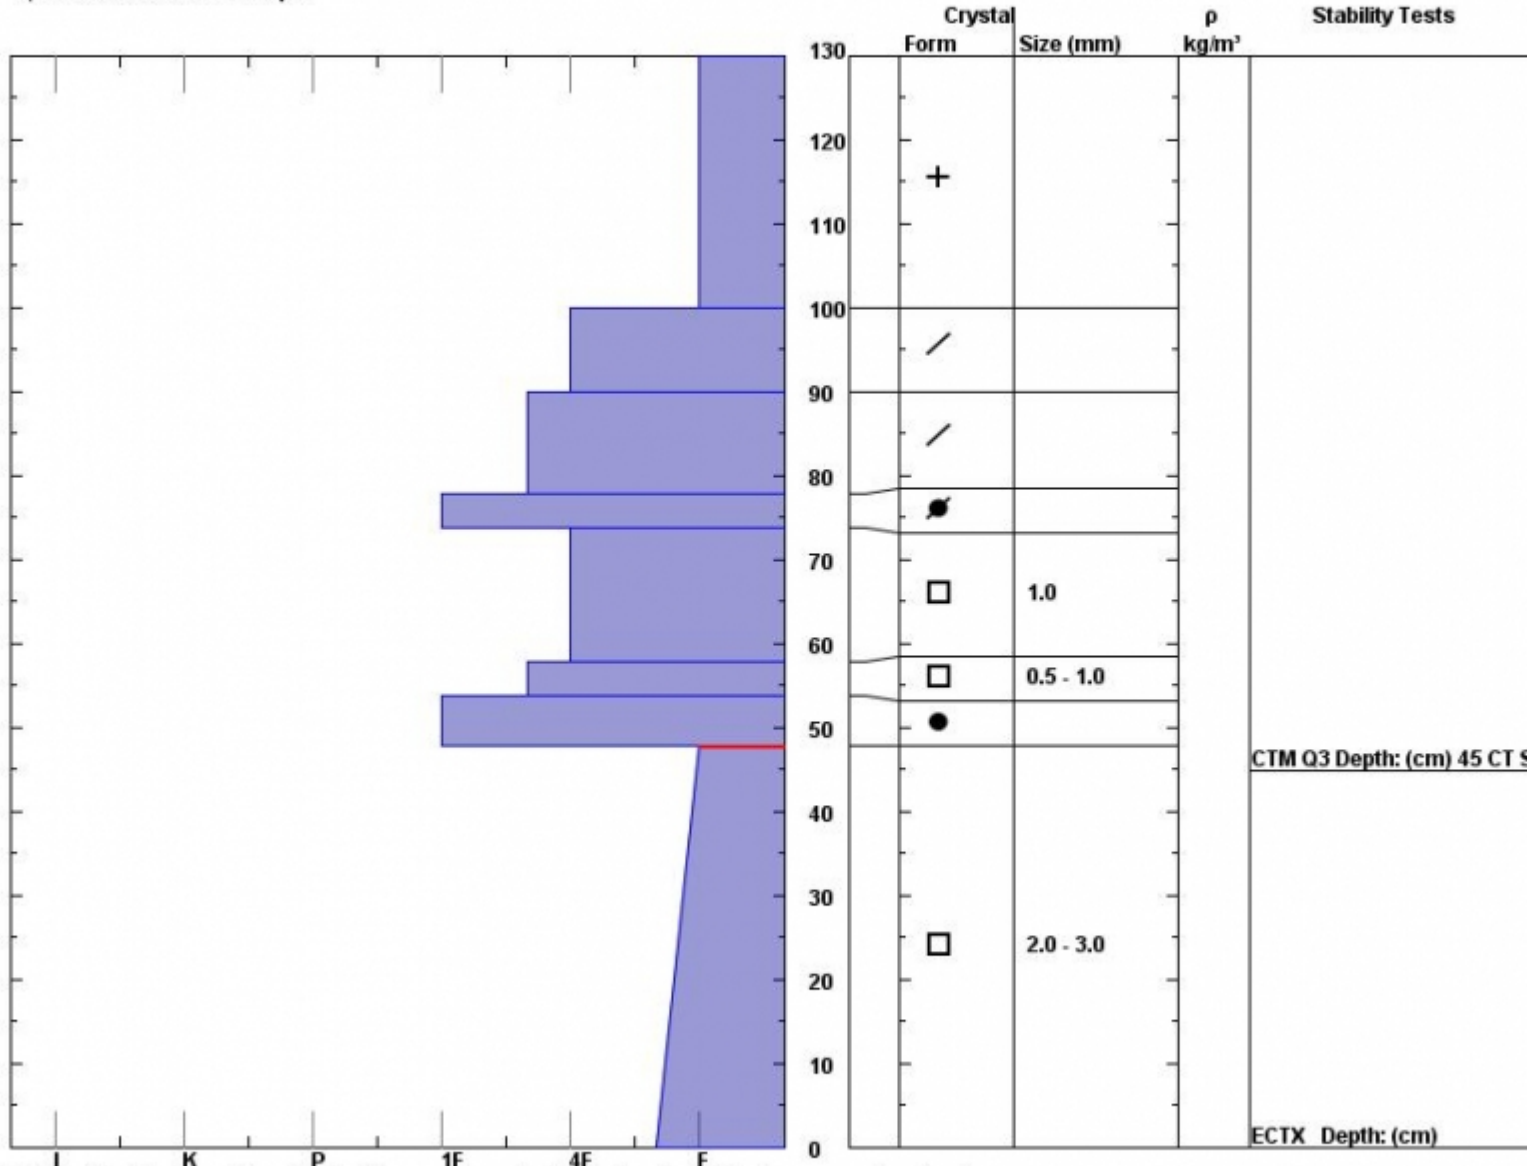

Snow Pit Profile
Trapper Creek
Southern Madison Range
 Elevation (ft) **9600**
 Aspect: **40**
 Specifics: **Ski tracks on slope.**

Observer: **Eric Knoff**
Sun Feb 12 23:06:00 MST 2012
 Co-ord: **N W**
 Slope: **25**
 Wind loading: **no**

Stability on similar slopes: **Fair**
 Air Temperature: **-3 F**
 Sky Cover: **sky 3/8 to 4/8 covered**
 Precipitation:
 Wind: **W Light Breeze**

Stability Test Notes:
 Layer note:
0-48: Prob

Notes: The structure is terrible, but the pack is well adjusted and unwilling to propagate a fracture.