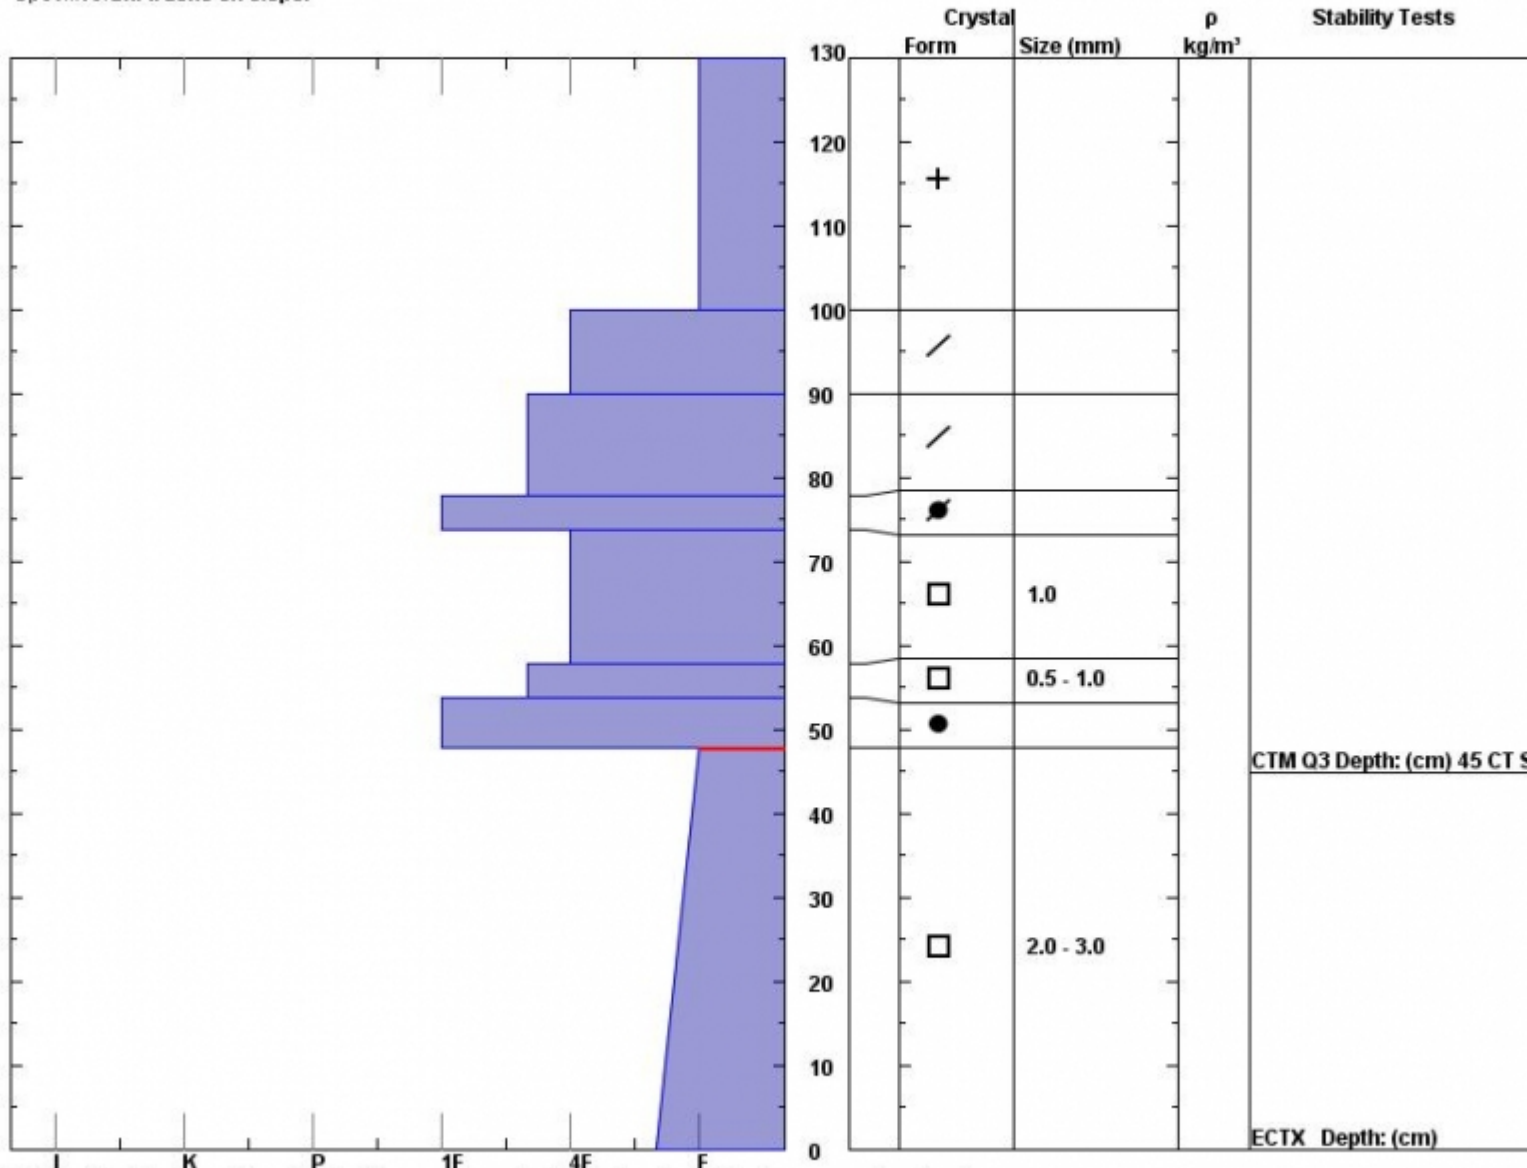

Snow Pit Profile
Trapper Creek
Southern Madison Range
 Elevation (ft) **9600**
 Aspect: **40**
 Specifics: **Ski tracks on slope.**

Observer: **Eric Knoff**
Sun Feb 12 23:06:00 MST 2012
 Co-ord: **N W**
 Slope: **25**
 Wind loading: **no**

Stability on similar slopes: **Fair**
 Air Temperature: **-3 F**
 Sky Cover: **sky 3/8 to 4/8 covered**
 Precipitation:
 Wind: **W Light Breeze**

Stability Test Notes:
 Layer note:
0-48: Prob

Notes: The structure is terrible, but the pack is well adjusted and unwilling to propagate a fracture.