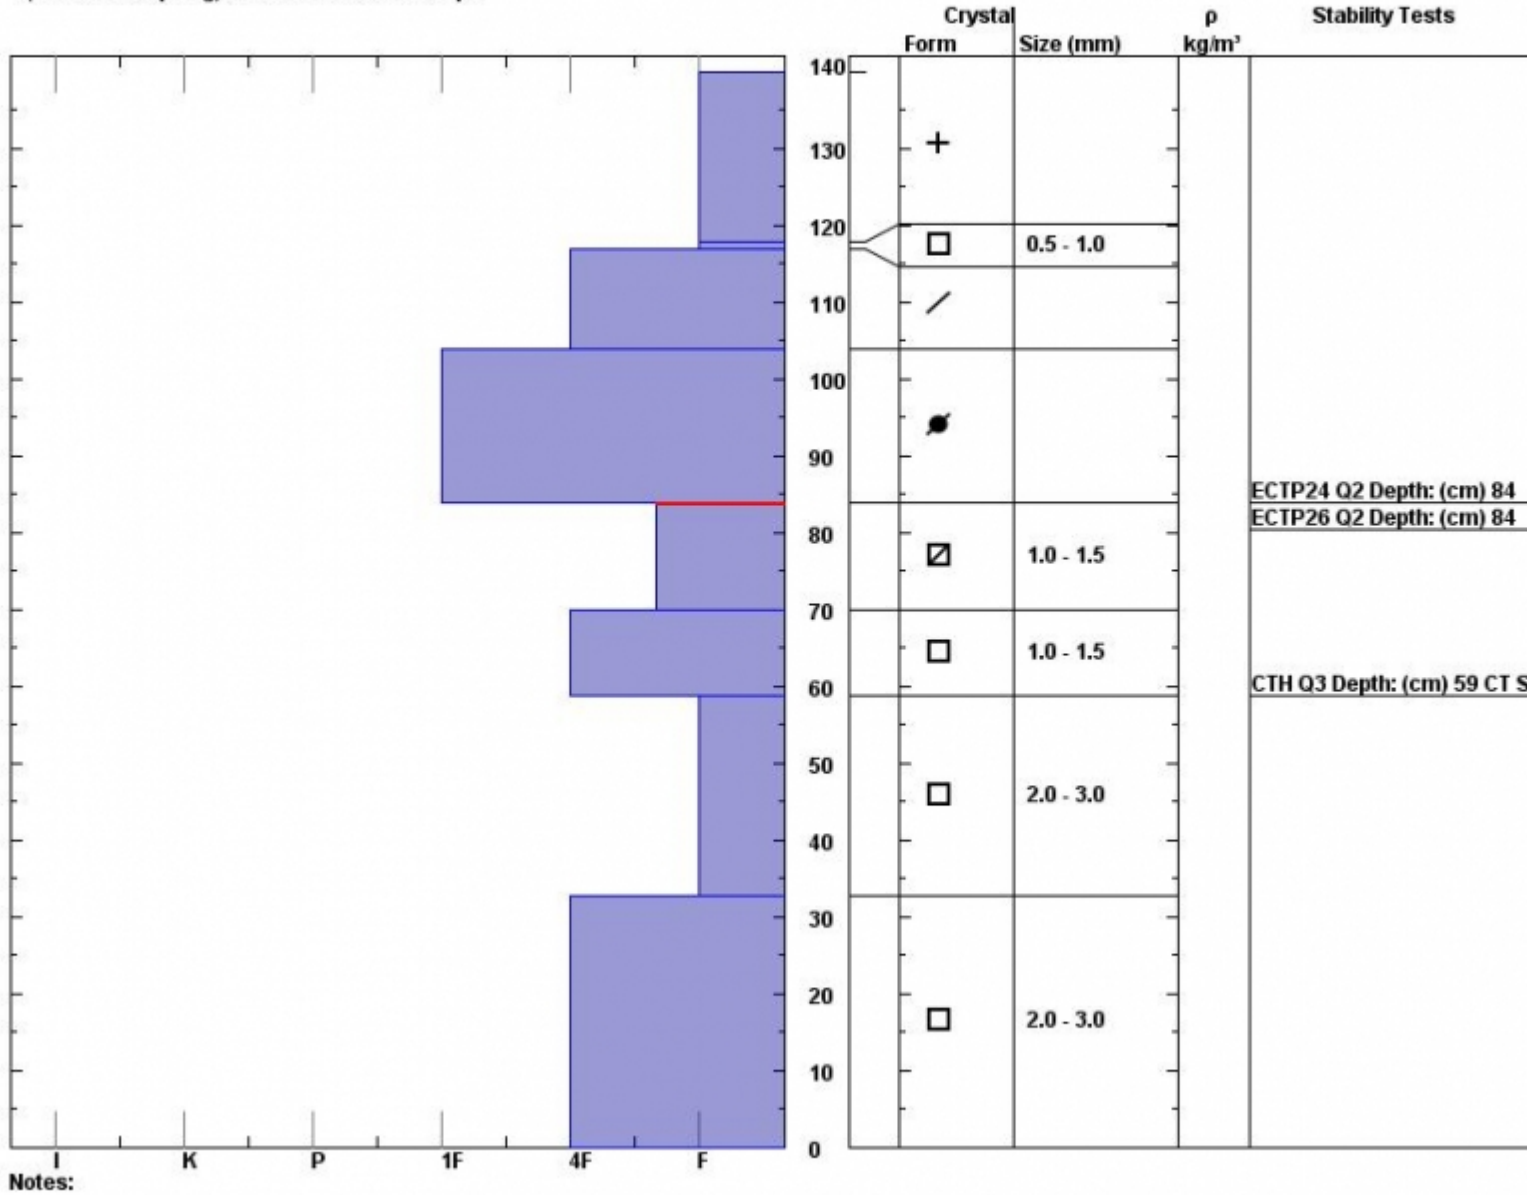

Snow Pit Profile
Ernie Miller
 Southern Madison, MT
 Elevation (ft) **8870**
 Aspect: **80**
 Specifics: **Collapsing, localized. We skied slope.**

Observer: **Doug Chabot**
Fri Feb 17 11:07:00 MST 2012
 Co-ord: **44.95805 N 111.12955 W**
 Slope: **28**
 Wind loading: **previous**

Stability on similar slopes: **Good**
 Air Temperature: **-4 C**
 Sky Cover: **Clear**
 Precipitation: **None**
 Wind: **Calm**

PS15 HS140
 Stability Test Notes:

Layer notes:
70-84: Pro

Advisory Region
 Southern Madison