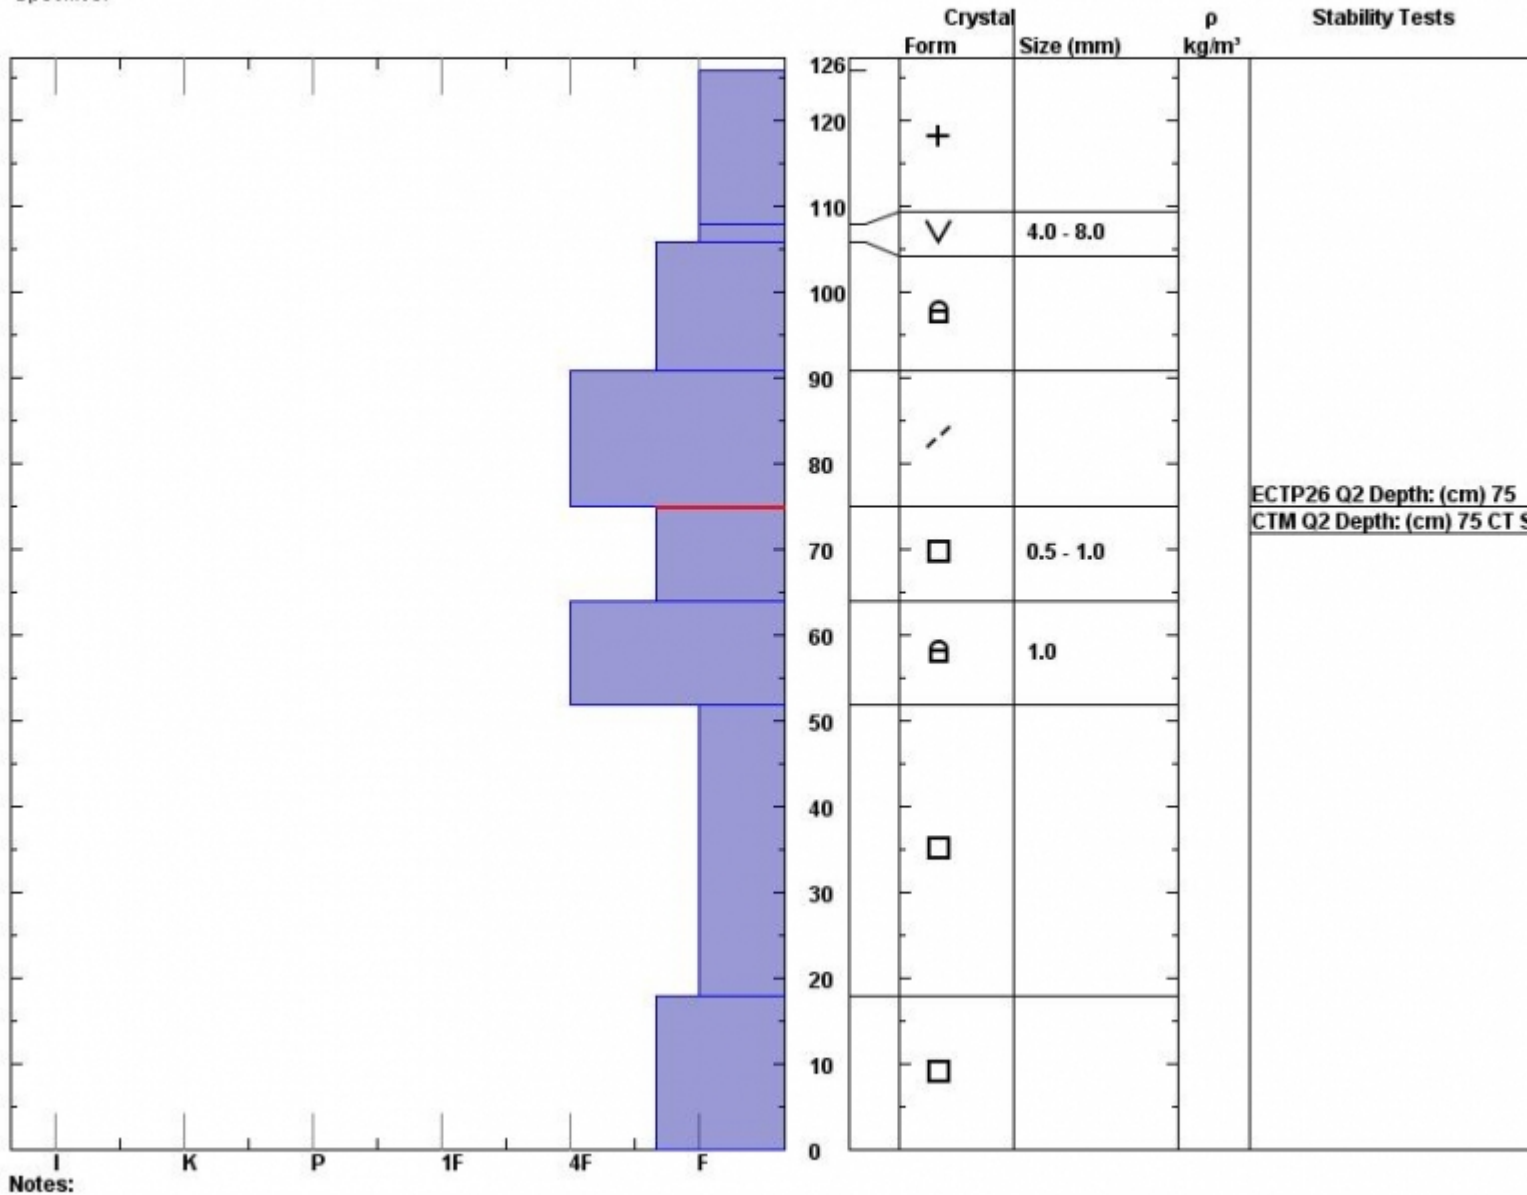

Snow Pit Profile
Bacon Rind
Southern Madison, MT
 Elevation (ft) **8843**
 Aspect: **50**
 Specifics:

Observer: **Doug Chabot**
Fri Feb 17 14:00:00 MST 2012
 Co-ord: **44.95944 N 111.09962 W**
 Slope: **20**
 Wind loading: **no**

Stability on similar slopes: **Good**
 Air Temperature: **C**
 Sky Cover: **Clear**
 Precipitation:
 Wind: **Calm**

PS10 HS126
 Stability Test Notes:

Layer note
64-75: Pro

Advisory Region
 Southern Madison