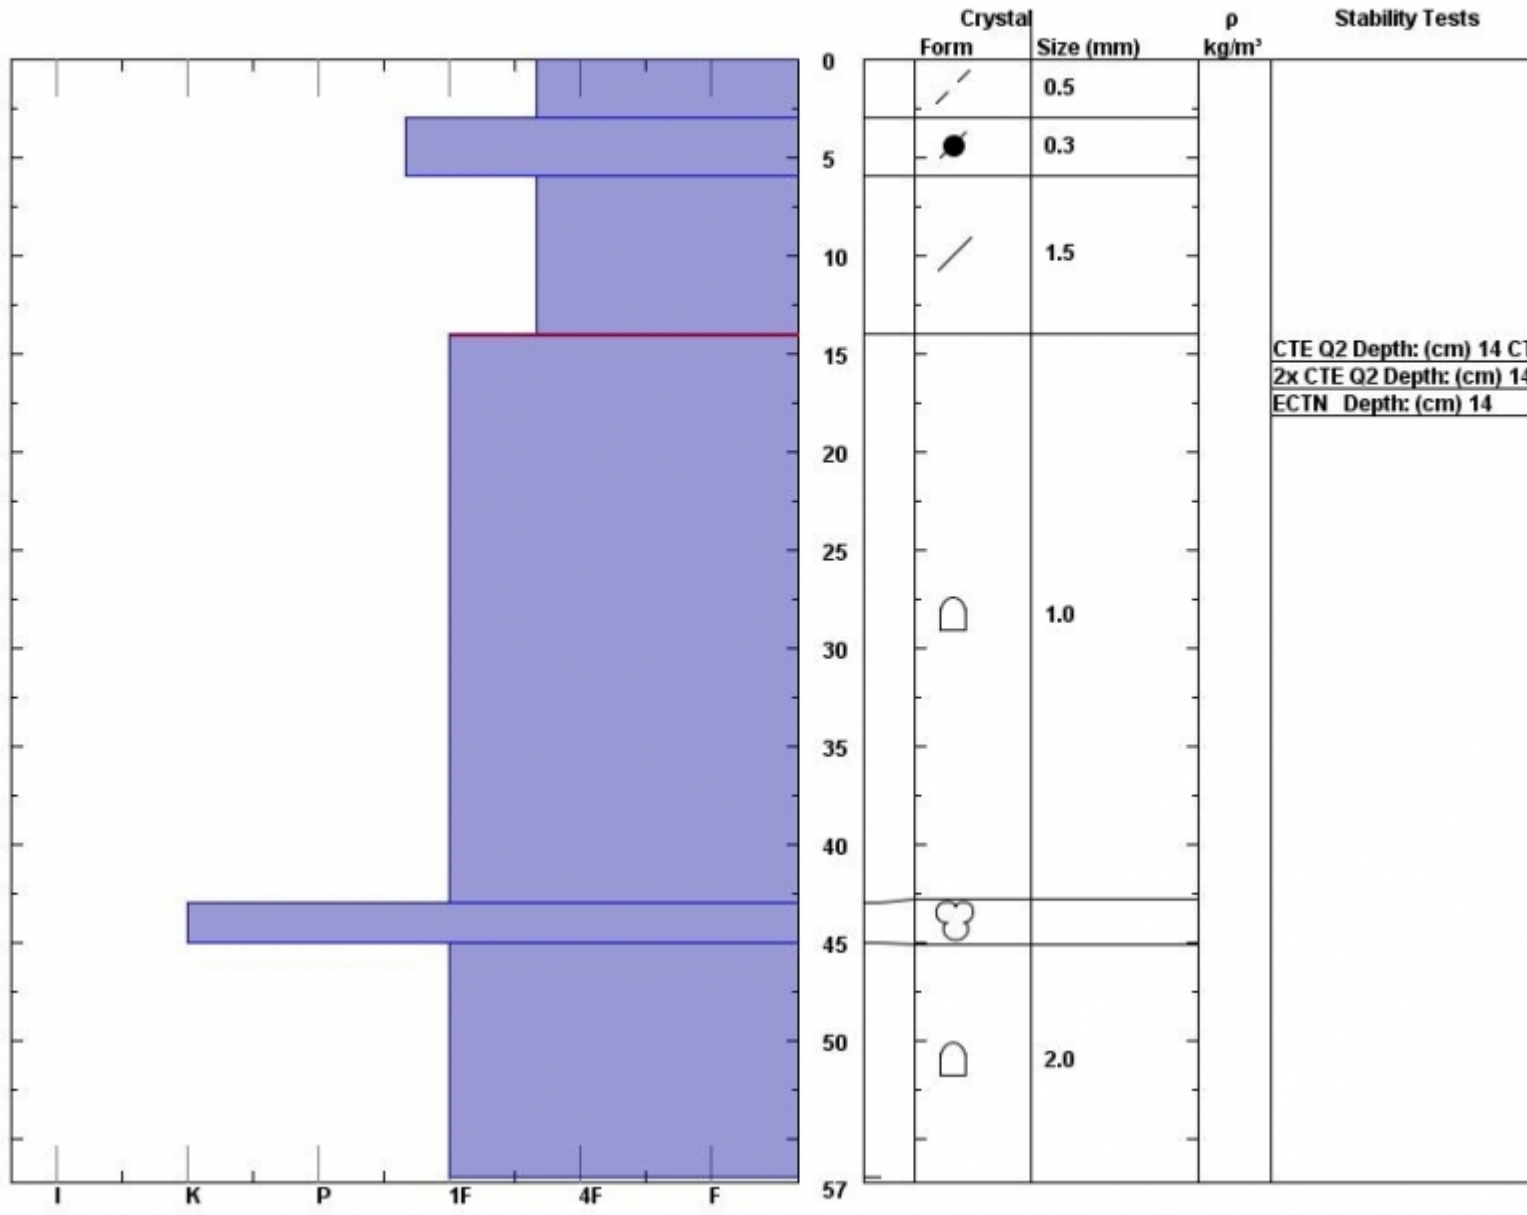

Snow Pit Profile  
**Treeline Areas**  
**Northern Madison, MT**  
 Elevation (m) **3000**  
 Aspect: **0**  
 Specifics: **Ski Area Pit; BC Pit;**

Observer: **Moonlight Basin**  
**Mon Nov 19 11:07:36 MST 2012**  
 Co-ord: **W N**  
 Slope: **30**  
 Wind loading: **previous**

Stability on similar slopes: **Fair**  
 Air Temperature: **-2 C**  
 Sky Cover: **Clear**  
 Precipitation: **None**  
 Wind: **SW Light Breeze**

Stability Test Notes:

Layer n  
**6-14: P**  
**43-45: C**  
**45-57: M**

Notes: **Summary profile of five separate profiles at various locations.**

Advisory Region  
 Northern Madison

**Forecast link:** [GNFAC Avalanche Forecast for Thu Nov 22, 2012](#)  
 Northern Madison, 2012-11-22