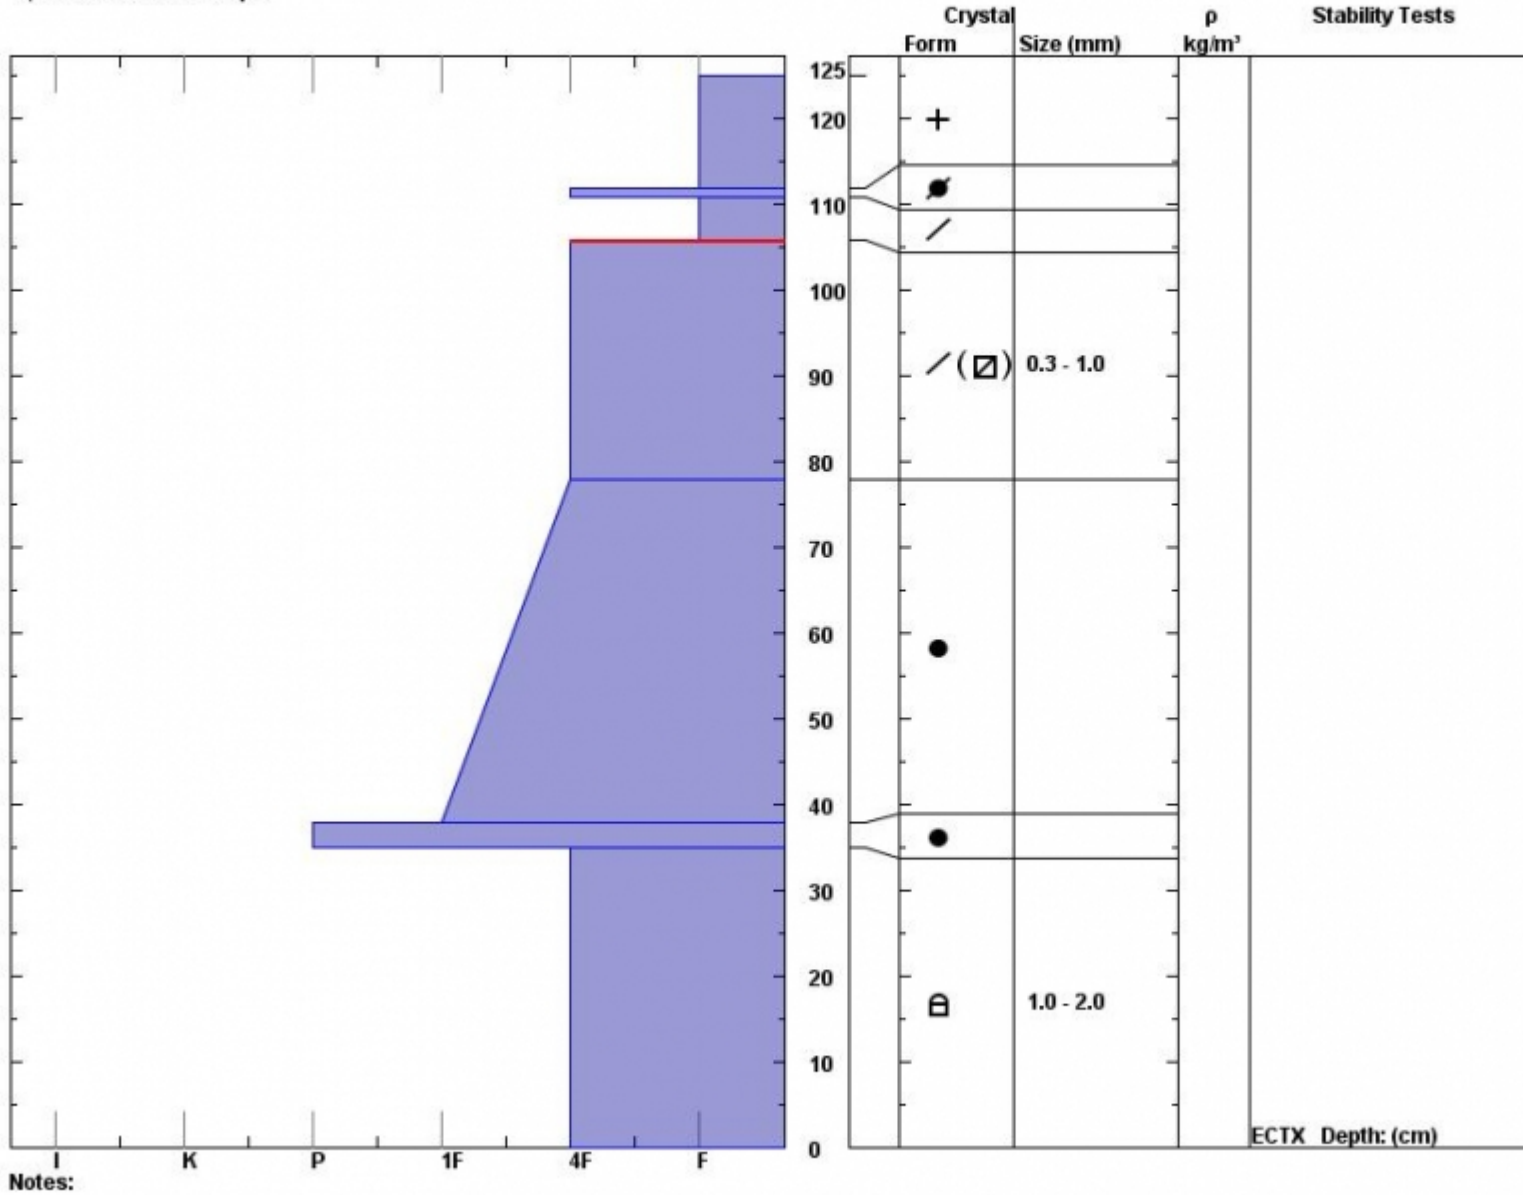

Snow Pit Profile

Observer: **Eric Knoff**
Fri Jan 11 01:25:00 MST 2013

Stability on similar slopes: **Good**
Air Temperature: **5 F**
Sky Cover: **sky 8/8 covered**
Precipitation: **Snow - 1 cm/hr**
Wind: **SW Light Breeze**

Stability Test Notes:

Layer note
78-106: Pr

Northern Madison, MT

Elevation (ft) **9346**

Aspect: **50**

Specifics: **We skied slope.**

Co-ord: **N W**

Slope: **20**

Wind loading: **no**

Advisory Region
Northern Madison

Forecast link: [GNFAC Avalanche Forecast for Sun Jan 20, 2013](#)
Northern Madison, 2013-01-14