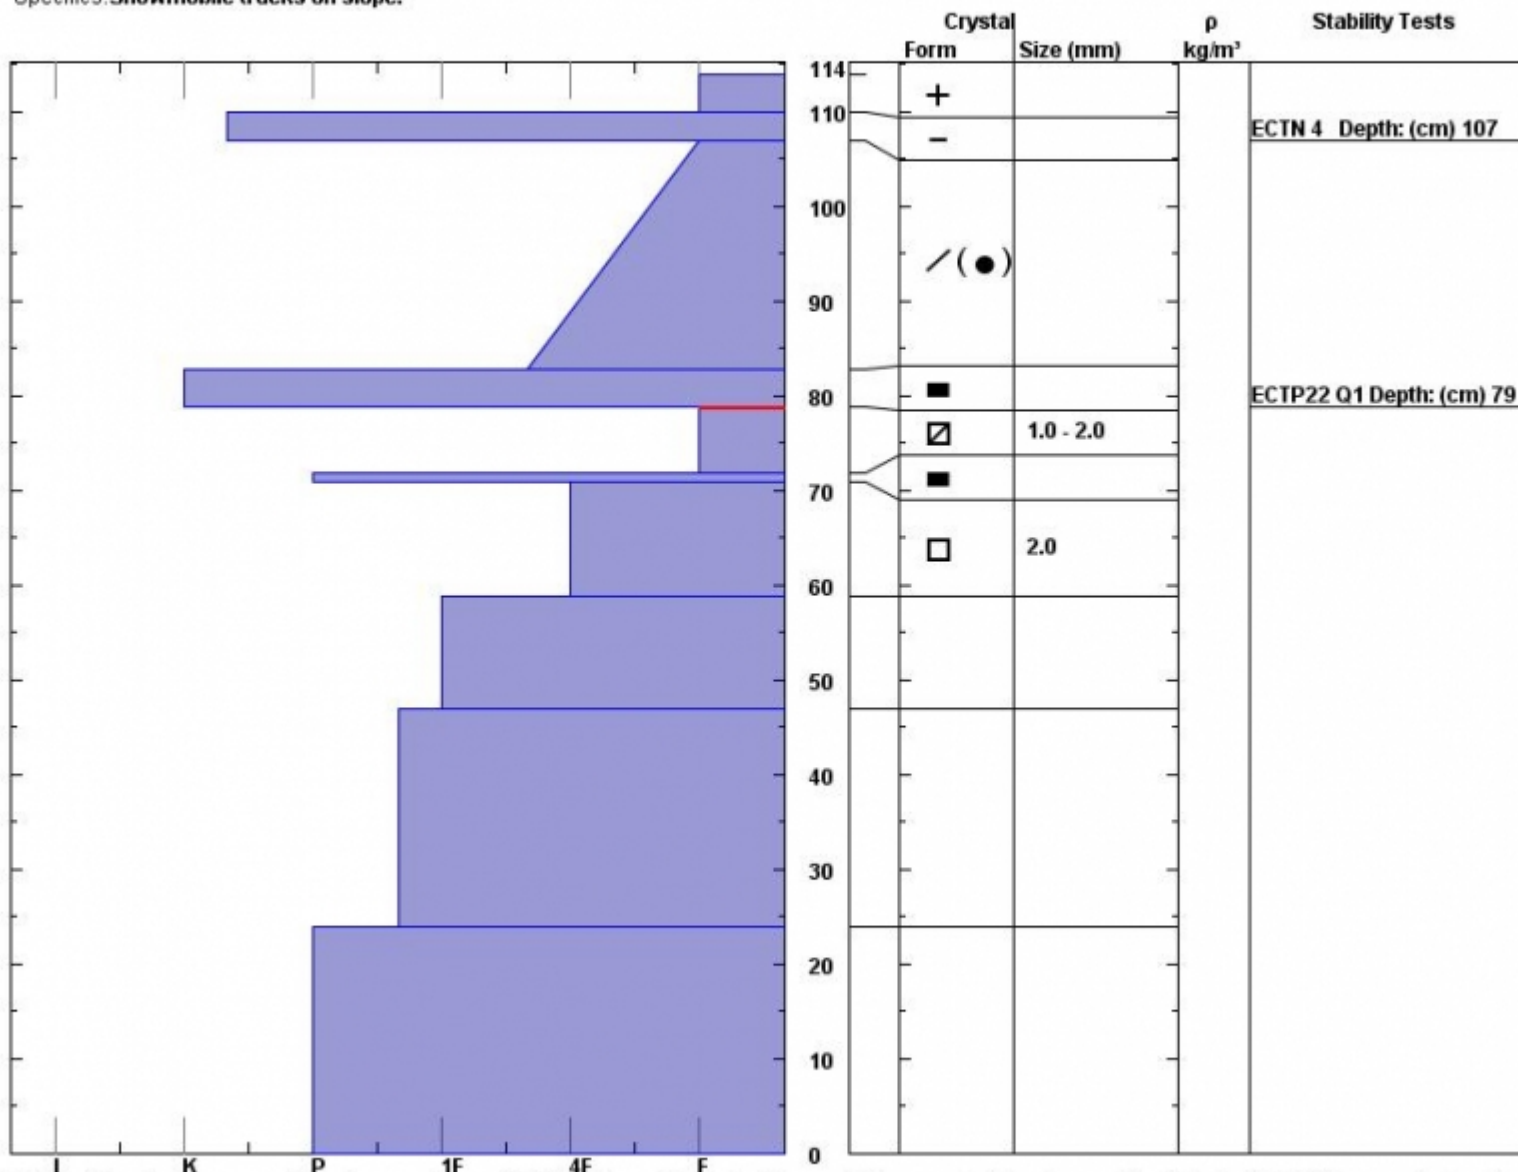

Snow Pit Profile
Cabin Creek 2
S Madison, MT
 Elevation (ft) **8875**
 Aspect: **180**
 Specifics: **Snowmobile tracks on slope.**

Observer: **Mark Staples**
Tue Feb 05 13:15:00 MST 2013
 Co-ord: **44.92848 N 111.26707 W**
 Slope: **32**
 Wind loading: **no**

Stability on similar slopes: **Poor**
 Air Temperature: **C**
 Sky Cover: **sky 8/8 covered**
 Precipitation: **None**
 Wind: **Calm**

Stability Test Notes: Layer note
72-79: Pro

Notes: This slope has seen lots of sun and warmth. The Nytros didn't mind the crusts too much - they chewed it up! Lack of visibility prevented us from there has been recent avalanche activity. There were 10 natural avalanches reported on a similar aspect and elevation on Kirkwood Ridge 4 d

Advisory Region
 Southern Madison

Forecast link: [GNFAC Avalanche Forecast for Wed Feb 6, 2013](#) [GNFAC Avalanche Forecast for Thu Feb 7, 2013](#)

Southern Madison, 2013-02-05