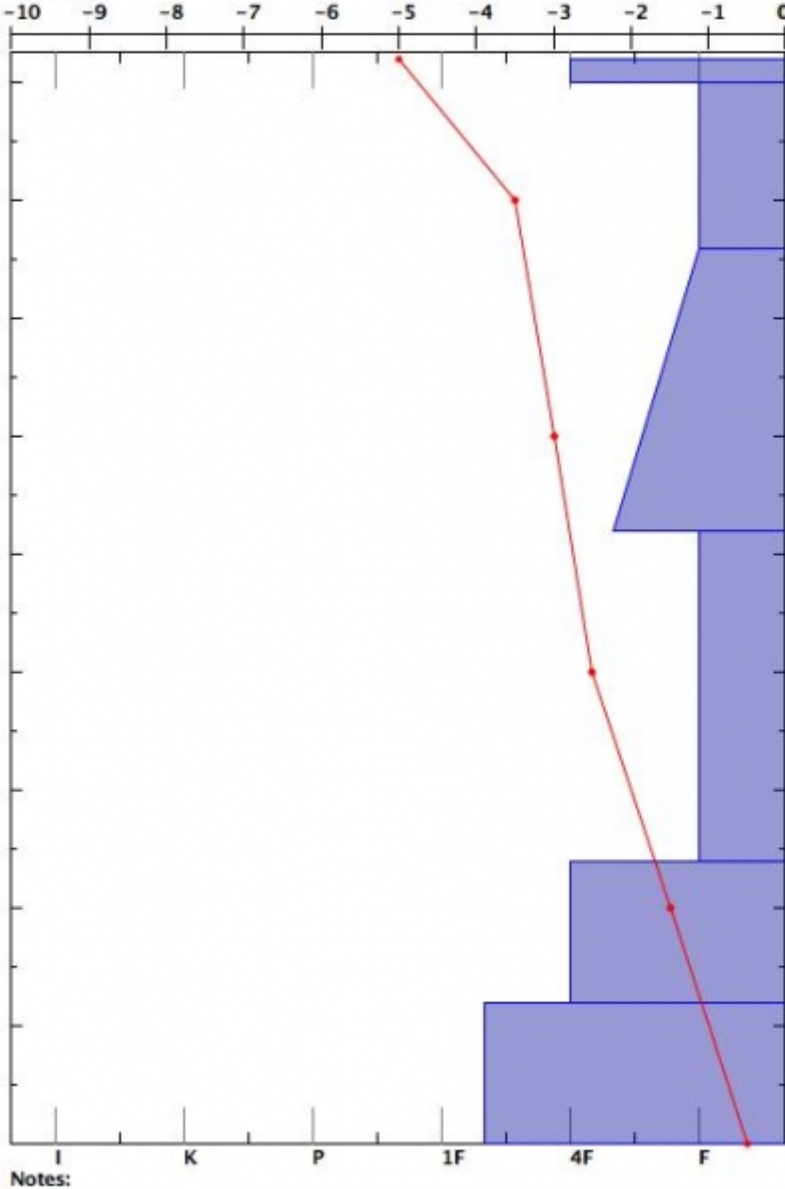

Snow Pit Profile
 Middle Basin
 Northern Madison, MT
 Elevation (ft) 9300
 Aspect: 85

Observer: Nat Grainger
 Wed Nov 27 16:00:00 MST 2013
 Co-ord: N W
 Slope: 28
 Wind loading: no

Stability on similar slopes: Good
 Air Temperature: 0.2 C
 Sky Cover: sky < 2/8 covered
 Precipitation: None
 Wind: Calm

PF46 H546
 Stability Test Notes:
 12: Q3 isolated area

Layer notes

Specifics:

Temp C	Crystal Form	Size (mm)	ρ kg/m ³	Stability Tests
46	⊙			
40	/			
35	●	< 1.0		
30				
25				
20	⊕	1.0		
15				
10	⊕	1.5		
5	⊕	1.5		
0				

ECTN 28 Depth: (cm) 12

Notes:

Advisory Region
 Northern Madison

Forecast link: [GNFAC Avalanche Advisory for Thu Nov 28, 2013 Northern Madison, 2013-11-28](#)