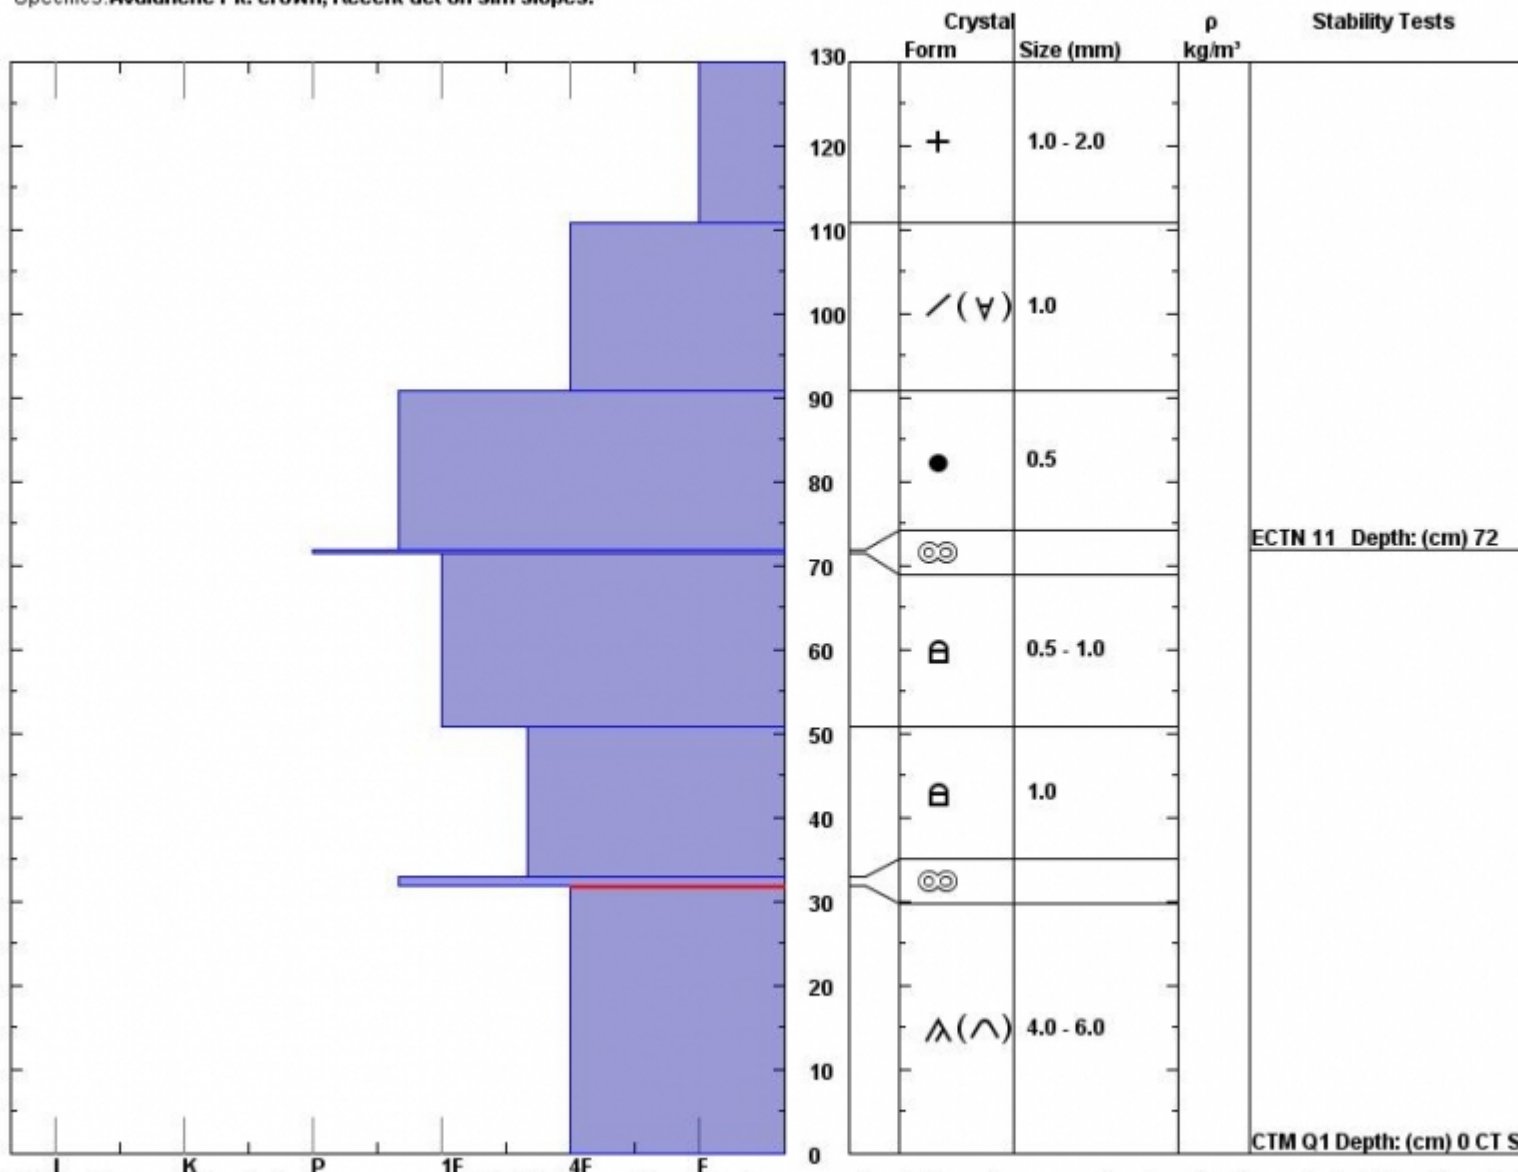

Snow Pit Profile  
**Cedar Basin Fatality**  
**N. Madison, MT**  
 Elevation (ft) **9454**  
 Aspect: **84**  
 Specifics: **Avalanche Pit: crown; Recent act on sim slopes.**

Observer: **Doug Chabot**  
**Wed Jan 20 12:20:00 MST 2016**  
 Co-ord: **45.23233 N 111.49236 W**  
 Slope: **39**  
 Wind loading: **yes**

Stability on similar slopes: **Poor**  
 Air Temperature: **C**  
 Sky Cover: **sky 8/8 covered**  
 Precipitation: **None**  
 Wind: **W Moderate**

**HS130**  
 Stability Test Notes:  
 Layer note  
**32-33: dec**  
**0-32: Prob**

Notes: Slope angle in starting zone measured 39-42 degrees. The day before a member of the party saw a natural avalanche on Cedar Mtn with a similar

Advisory Region  
 Northern Madison  
 Northern Madison, 2016-01-21