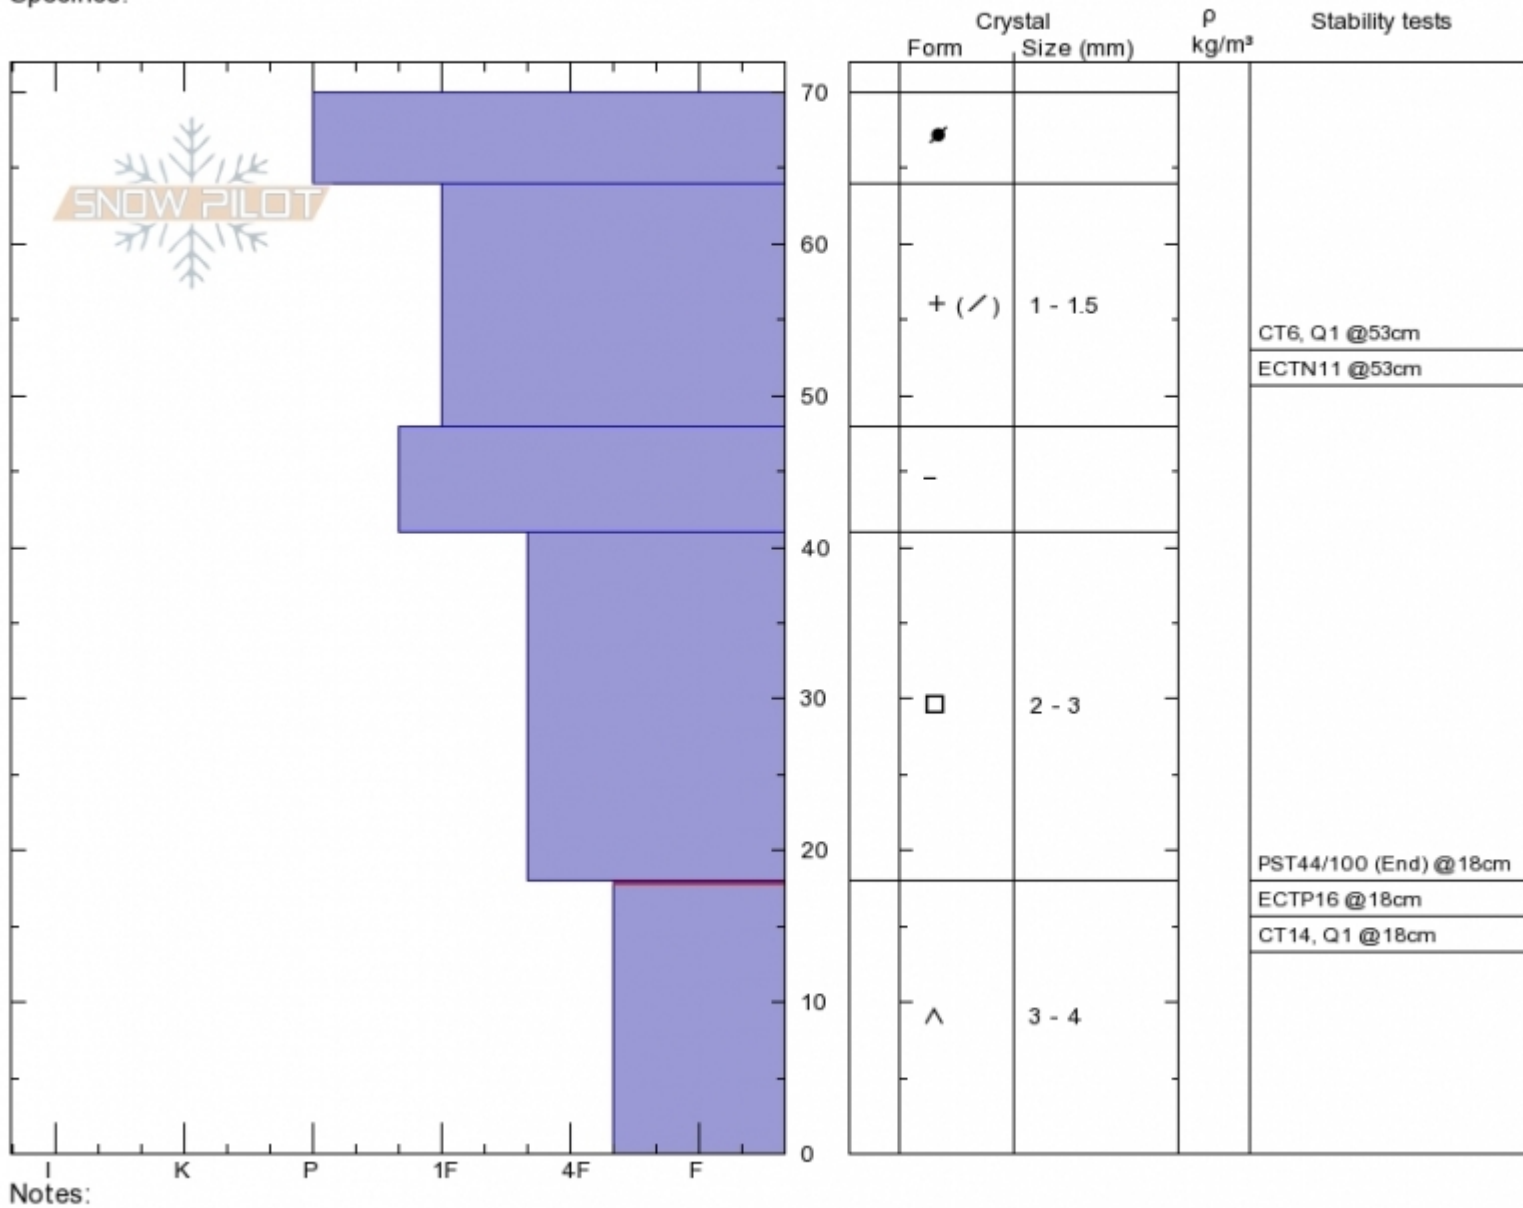

Football Field
 Bridger Range
 MT
 Elevation: 8600 ft
 Aspect: 99°
 Specifics:

Chris Bilbrey
 Tue Dec 20 12:30 2016 (MST)
 Co-ord: 45.79817N, -110.93413W
 Slope Angle: 33°
 Wind Loading: yes

Stability: Fair
 Air Temperature: -4°C
 Sky Cover: 4/8 to 8/8 covered
 Precipitation: None
 Wind: NW Moderate

HS70
 Stability Test Notes
 Layer No
 0-18: Prot

Forecast link: [GNFAC Avalanche Advisory for Wed Dec 21, 2016](#)
 No Region, 2016-12-20