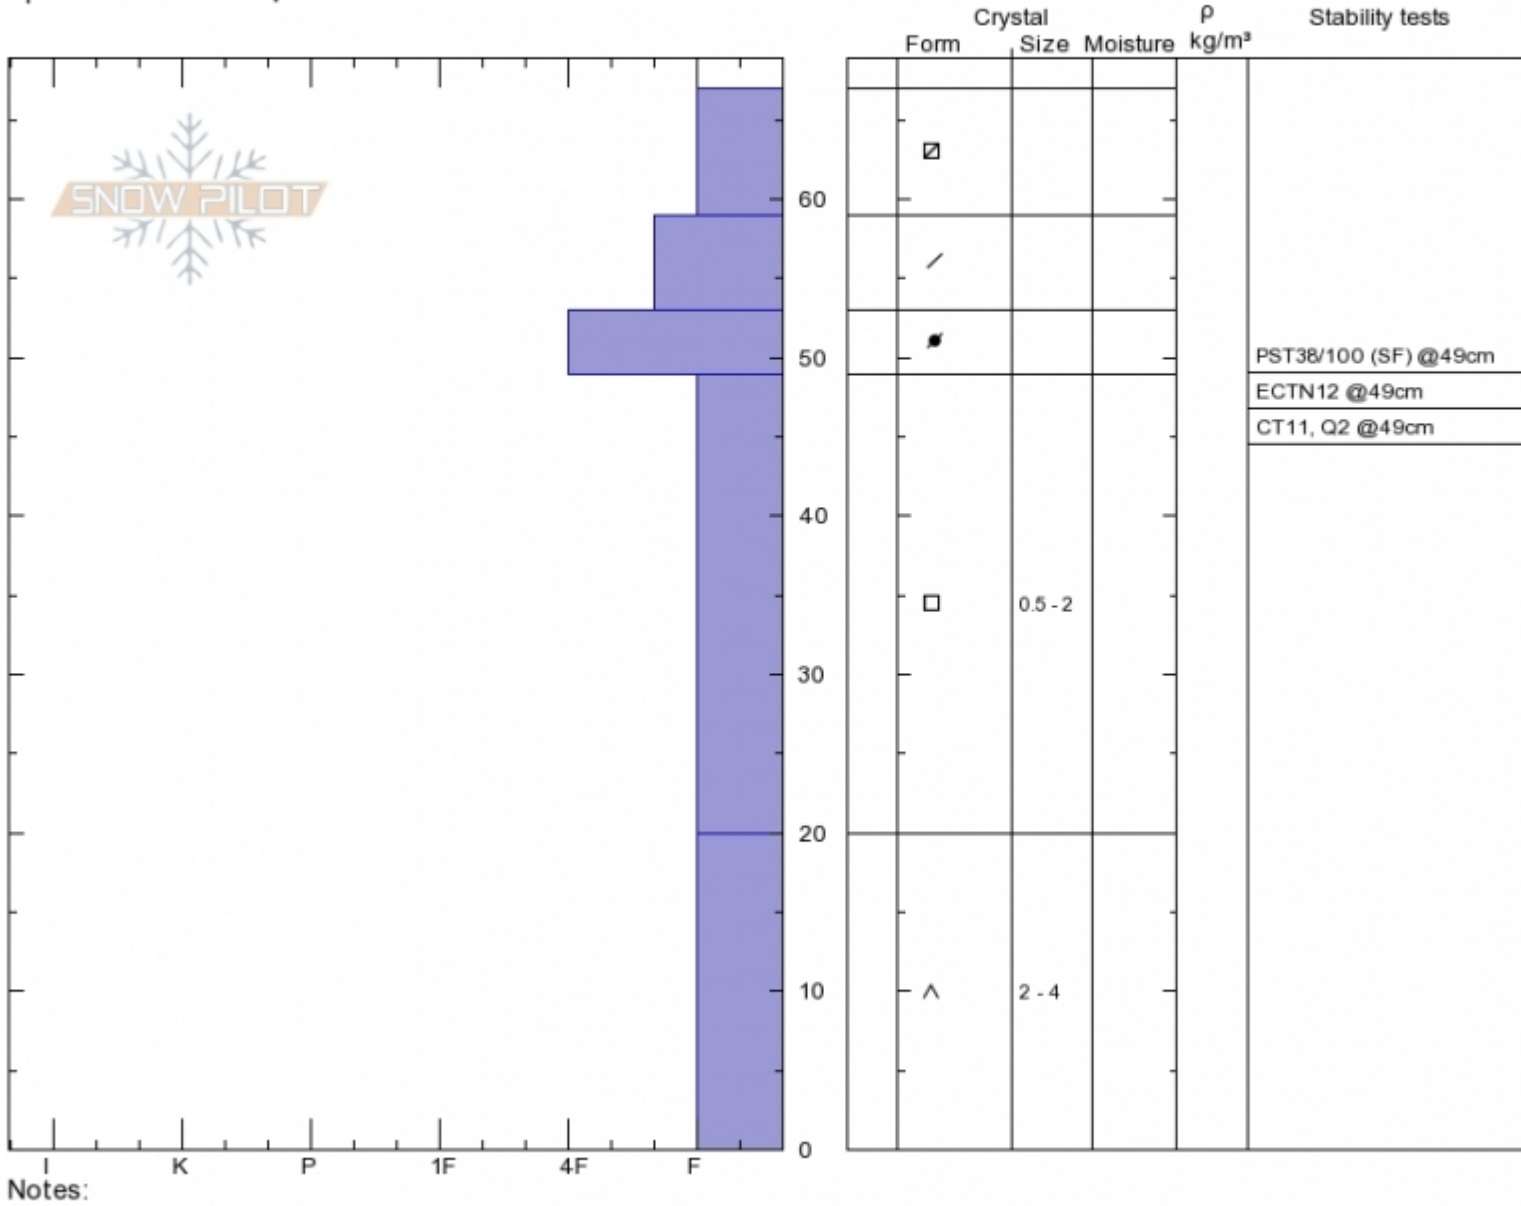

**Bridger West Side**  
**Bridger Range**  
**MT**  
 Elevation: **8200 ft**  
 Aspect: **340°**  
 Specifics: **We skied slope**

**Eric Knoff**  
**Wed Jan 18 13:00 2017**  
 Co-ord:  
 Slope Angle: **28°**  
 Wind Loading:

Stability: **Good**  
 Air Temperature: **-5°C**  
 Sky Cover: **CLR**  
 Precipitation: **NO**  
 Wind: **SW Calm**

**HS67 PF67**  
**Stability Test Notes**

Layer No  
 0-20: Prob

Advisory Region  
 Bridger Range