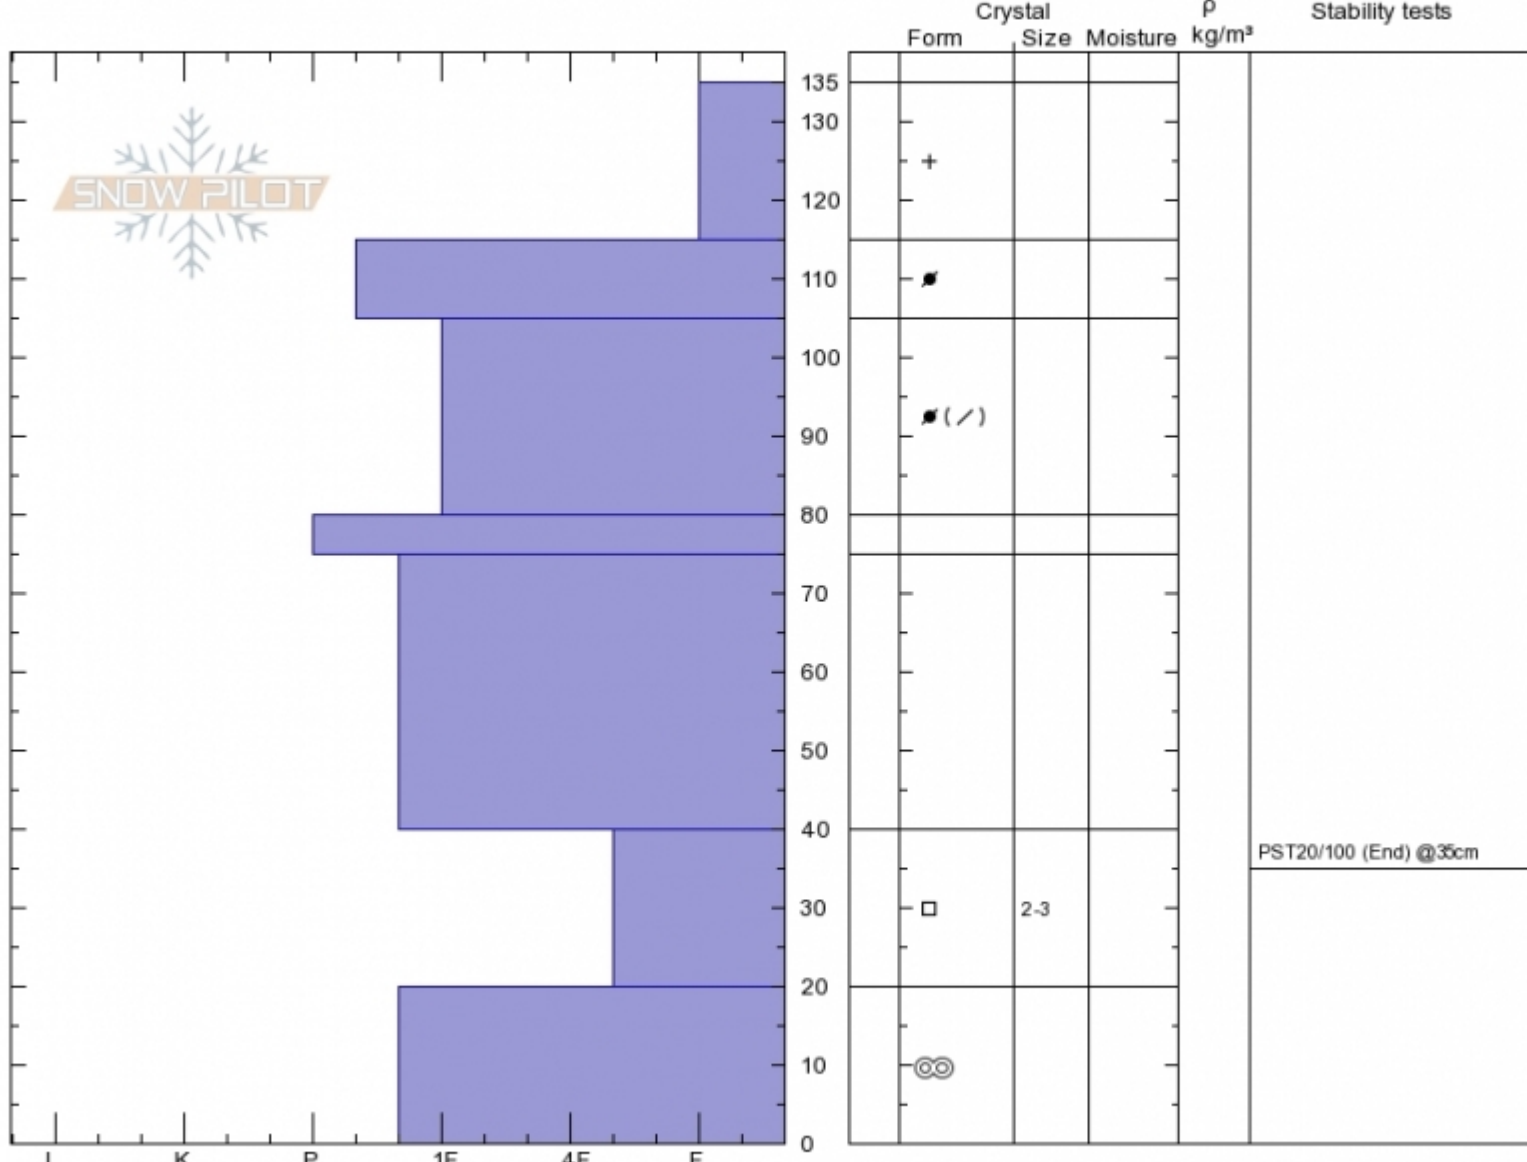

BuckRidge Crown AMu
Madison Range-N
MT

Alex Marienthal
Mon Feb 18 11:00 2019
 Co-ord: **45.17575N, -111.37260W**
 Elevation: **9346 ft**
 Aspect: **100°**
 Slope Angle: **38°**
 Wind Loading: **previous**

Stability:
 Air Temperature:
 Sky Cover: **SCT**
 Precipitation: **S-1**
 Wind: **Calm**

HS135
Stability Test Notes

Layer No
20-40: Pr

Specifics: Pit is adjacent to avalanche: crown; Recent activity on similar slopes; Recent activity on different slopes; Snowmobile track

Notes: Crown profile of snowmobile triggered avalanche on 2/17/19. AMu-R3-D2-O. None caught. Dug in average section of 2.5-5' deep c

Advisory Region
 Northern Madison

Avalanche Details: [Snowmobile-triggered avalanche on First Yellowmule](#)